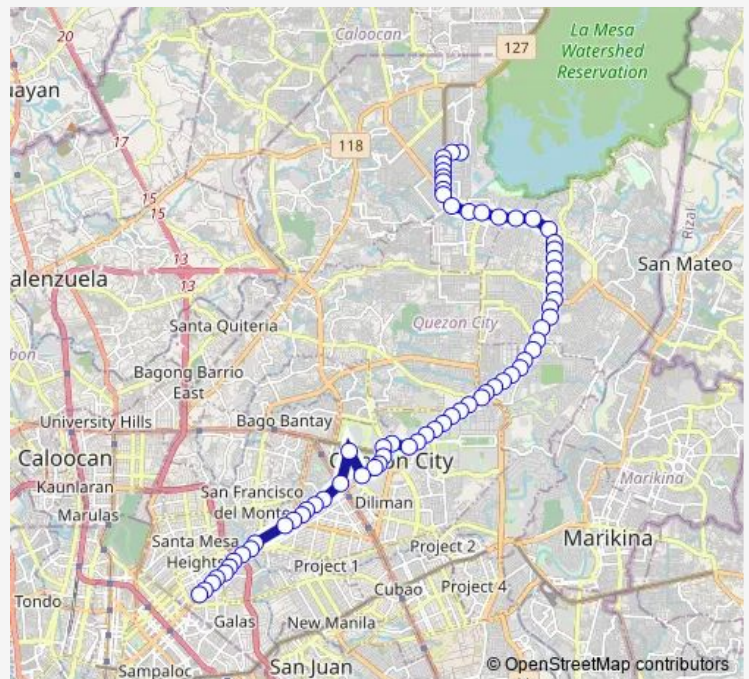

Bristol Street, Quezon City

Regalado Highway, Quezon City

Regalado Highway, Quezon City

Regalado Highway, Quezon City

Regalado Highway, Quezon City

Regalado Highway / Burbank Intersection Quezon City

Regalado Highway, Quezon City

Commonwealth Avenue / IBP Road Intersection, Quezon
City

Commonwealth Avenue, Quezon City

Route schedule

Bristol Street / Bronson Street Intersection, Quezon City —
Quezon Avenue / D Tuazon Intersection, Quezon City

Monday 00:00

Tuesday 00:00

Wednesday 00:00

Thursday 00:00

Friday 00:00

Saturday 00:00

Sunday 00:00

Route info

Direction: Bristol Street / Bronson Street Intersection, Que-
zon City

Stops: 67

Trip Duration: 1 hour 39 min

■ Lagro Panay welcome

Commonwealth Avenue, Quezon City

Commonwealth Avenue, Quezon City

Commonwealth Avenue / Kalayaan A Intersection, Quezon City