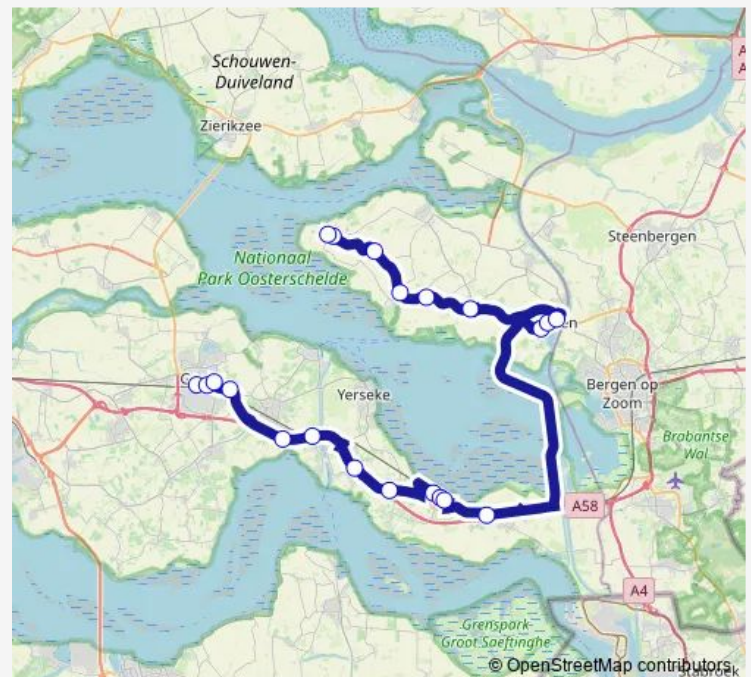

St.Maartensdijk, Prov.weg

Scherpenisse, Spuidamstraat

Poortvliet, Zuidplantsoen

Kloetinge, Molen

Goes, Goese Lyceum

Goes, Kloetingseweg

Goes, Station

Route schedule

Stavenisse, Poststraat — Goes, Station

Monday 07:20

Tuesday 07:20

Wednesday 07:20

Thursday 07:20

Friday 07:20

Saturday —

Sunday —

Route info

Direction: Stavenisse, Poststraat

Stops: 10

Trip Duration: 1 hour 7 min

644 — Stavenisse - Goes

BusMaps

Direction

Stavenisse, Poststraat — Goes, Station

Friday 07:27

Saturday —

Sunday —

Route info

Direction: Stavenisse, Poststraat

Stops: 8

Trip Duration: 1 hour 7 min

Direction