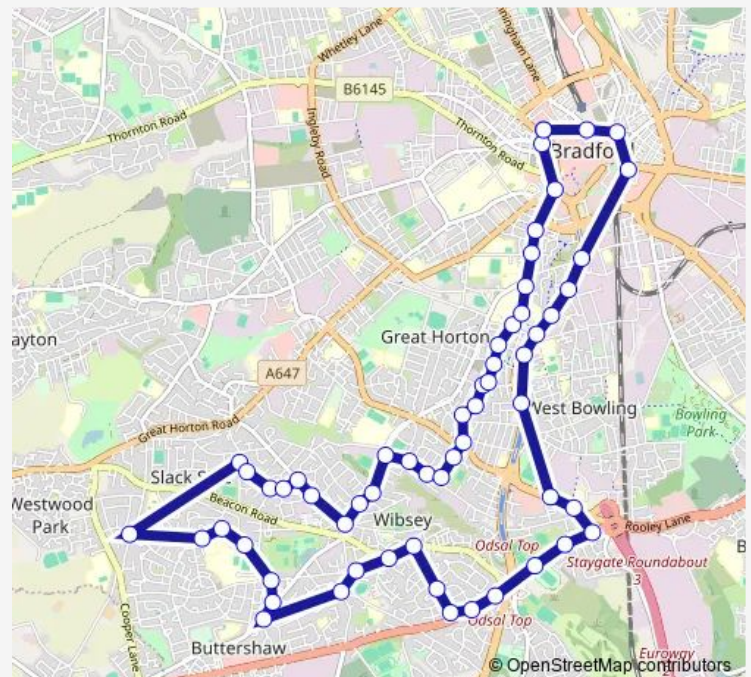

Thursday 10:10-14:10

Friday 10:10-14:10

Saturday 08:43-14:10

Sunday —

Route info

Direction: Rawson Square H

Stops: 61

Trip Duration: 1 hour 6 min