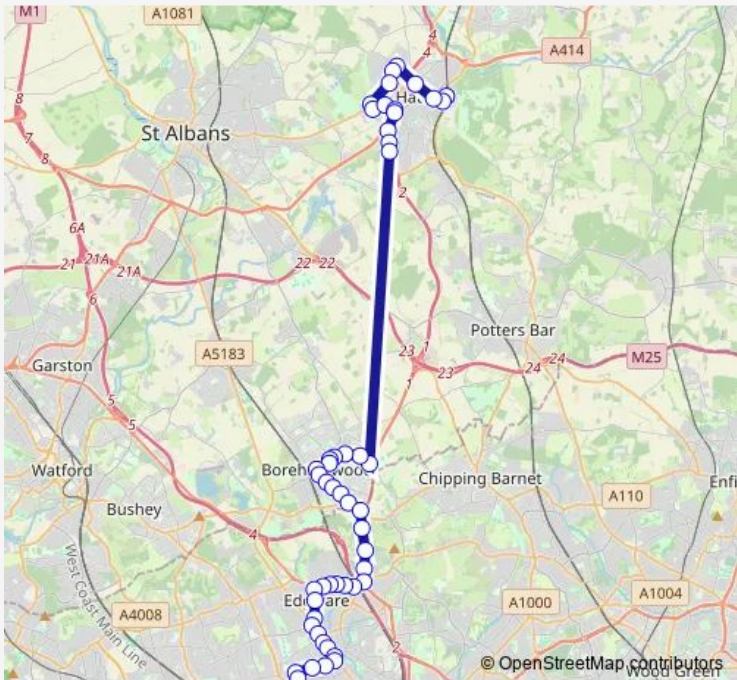

# Bus 644 Queensbury - Hatfield

[Go to website](#)

**Direction**  
 Hatfield Railway Station — Queensbury  
 50 stops  
[Open route schedule](#)

- Hatfield Railway Station
- St Etheldreda's Drive
- Memorial Hall
- Burfield Close
- Bus Garage
- Gypsy Moth Avenue
- Eisai
- UH de Havilland Campus
- Ellenbrook Lane
- The Comet Hotel
- The Galleria
- Bishop's Close
- Todd Building
- The Forum
- Tudor Close
- Rowley Lane
- Warwick Road
- Studio Way
- Civic Offices
- Elstree Studios
- Tesco

Route schedule  
 Hatfield Railway Station — Queensbury

Monday	05:45-16:35
Tuesday	05:45-16:35
Wednesday	05:45-16:35
Thursday	05:45-16:35
Friday	05:45-16:35
Saturday	—
Sunday	—

Route info  
 Direction: Hatfield Railway Station  
 Stops: 50  
 Trip Duration: 1 hour 23 min

Broadfields Avenue

Edgwarebury Lane / Edgware Way

Edgwarebury Gardens

Manor Park Crescent

Whitchurch Lane

Deansbrook Road

Edgware Community Hospital

North Road (HA8)

## Route info

Direction: Queensbury

Stops: 51

Trip Duration: 1 hour 13 min

Oakwood Avenue

Baptist Church

Furzehill Road

Tesco