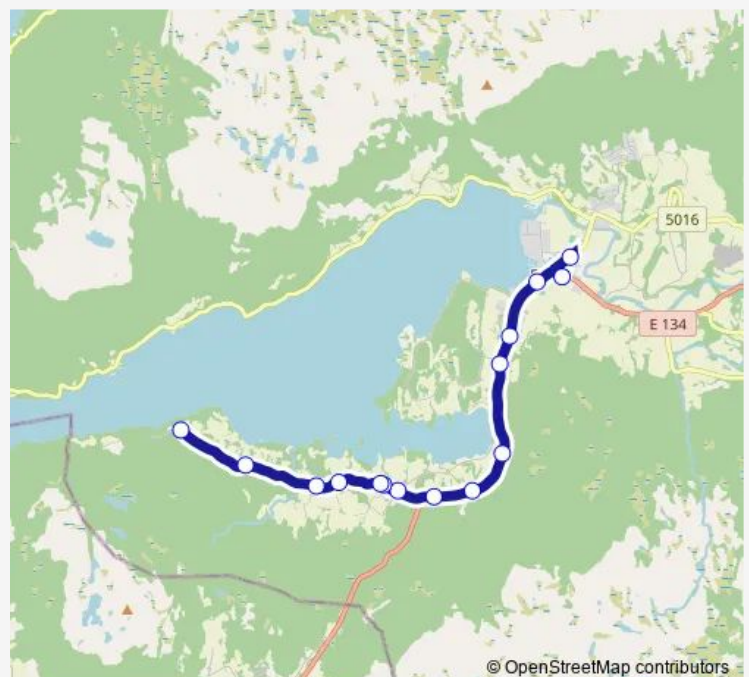

Thursday 08:20

Friday 08:20-09:45

Saturday —

Sunday —

Route info

Direction: Veste

Stops: 14

Trip Duration: 0 hour 15 min

■ 644 — Etne-Osvåg-Veste

BusMaps

Direction

Enge skule — Veste

15 stops

[Open route schedule](#)

Enge skule

Etne terminal