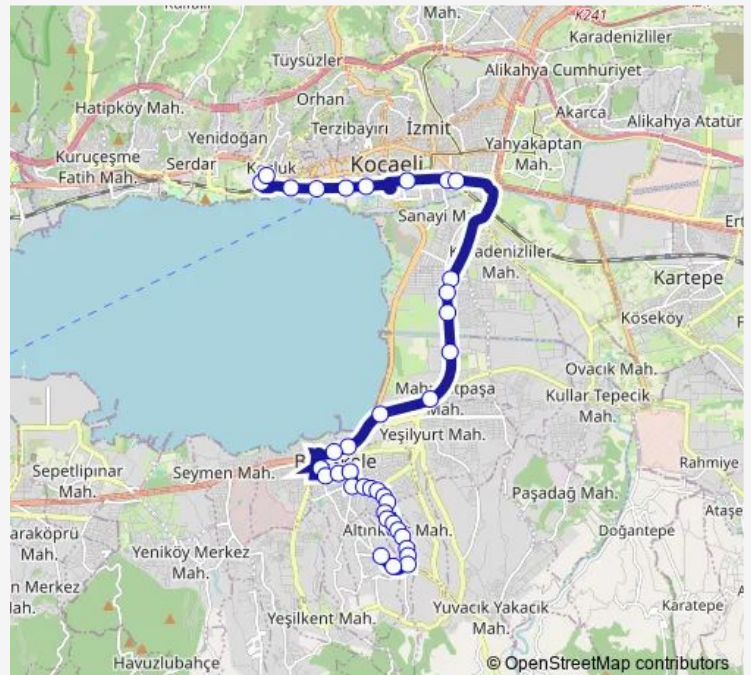

Thursday 07:00-20:10

Friday 07:00-20:10

Saturday 07:00-20:10

Sunday 07:10-19:53

Route info

Direction: Bati Terminali Peronlar

Stops: 37

Trip Duration: 0 hour 28 min