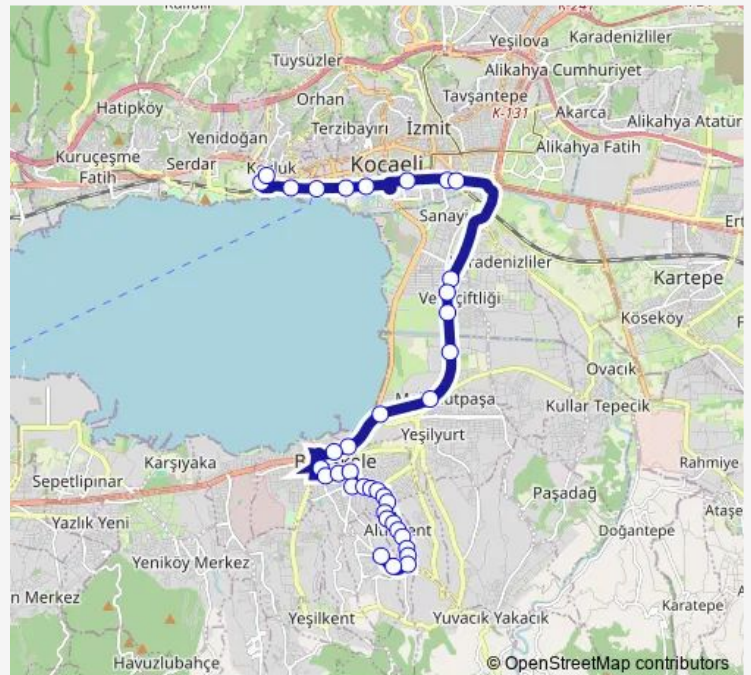

Bus 644 Karşiyaka-İzmit(Yeni Yol)

[Go to website](#)

Direction

Bati Terminali Peronlar — Döngel Merkez Camii 1

37 stops

[Open route schedule](#)

Bati Terminali Peronlar

Bati Terminali Çıkış

Tren Gari Güney Yanyol 2

Adnan Menderes

Mimar Sinan ÜST Geçit S.Dervişoğlu 1

Turgut Özal Güney Yanyol 2

42 Evleristasyon

42 Evler

Kandira Sapağı 1

Sanayii D-130

Çimenler 1

Bağdat D-130

Kavacık

Mahmut Paşa İskele

Eskiyol Kavşak 1

Başiskele

Belediye Yolu 1

Tüpraş Ticaret Lisesi 1

Hürmet Sokak

Başiskele Kaymakamlık

Karşiyaka Pazarbaşı 1

Route schedule

Bati Terminali Peronlar — Döngel Merkez Camii 1

Monday 07:00-20:10

Tuesday 07:00-20:10

Wednesday 07:00-20:10

Thursday 07:00-20:10

Friday 07:00-20:10

Saturday 07:00-20:10

Sunday 07:10-19:53

Route info

Direction: Bati Terminali Peronlar

Stops: 37

Trip Duration: 0 hour 28 min

■ 644 — Karşiyaka-İzmit(Yeni Yol)

BusMaps