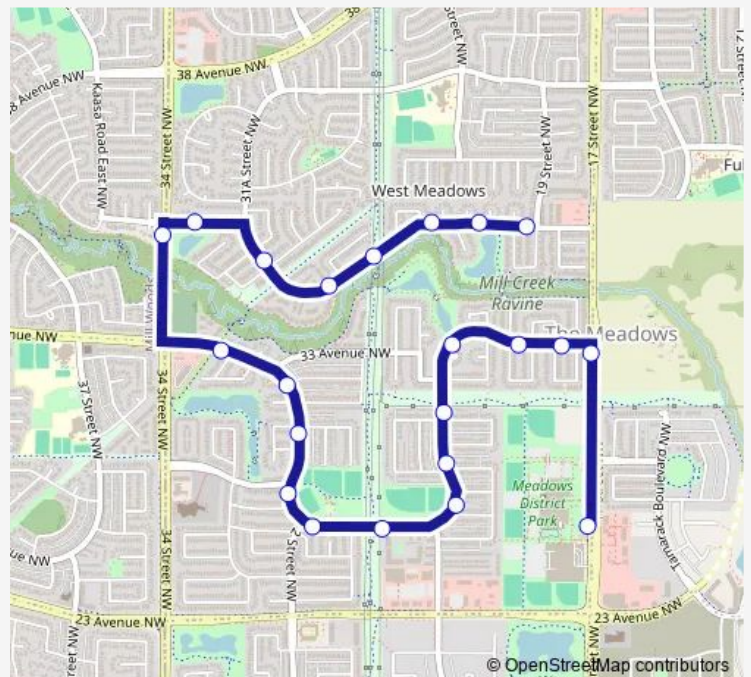

313 Silver Berry Road

22 Street & Silver Berry Road

20 Street & Silver Berry Road

17 Street & Silver Berry Road

Route schedule

19 Street & 34 Avenue — 17 Street & 25 Avenue

Monday 08:23

Tuesday 08:23

Wednesday 08:23

Thursday 08:23

Friday 09:56

Saturday —

Sunday —

Route info

Direction: 19 Street & 34 Avenue

Stops: 22

Trip Duration: 0 hour 24 min

644 — Elder Dr. Whiskeyjack - Silverberry - Wild Rose **BusMaps**

## Direction

Meadows Recreation Centre — Wildwood Crescent & 34 Avenue

23 stops

[Open route schedule](#)

Meadows Recreation Centre

17 Street & 28 Avenue

18 Street & Silver Berry Road

21 Street & Silver Berry Road