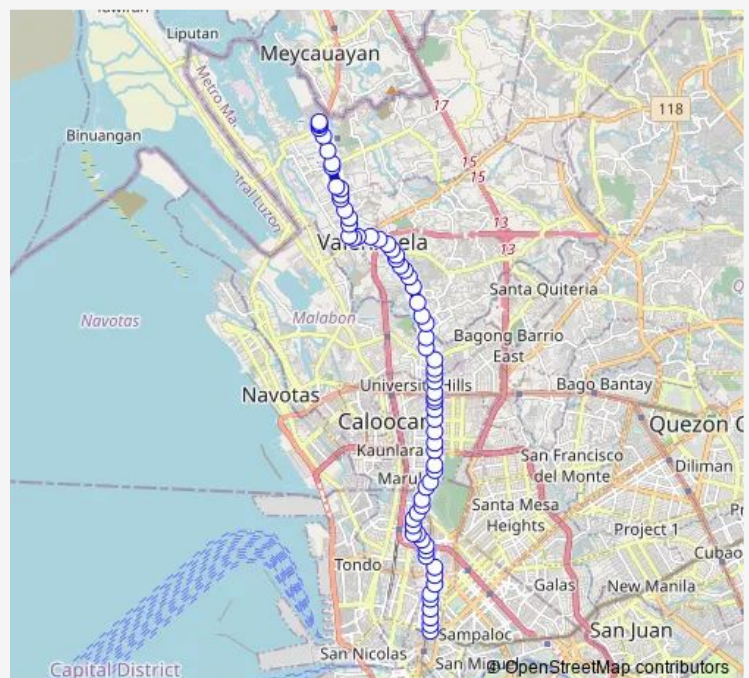

T. Mapua / Laguna Intersection, Quezon City

T. Mapua / New Antipolo Intersection, Quezon City

T Bugallon Street / Cavite Intersection, Quezon City

T Bugallon Street, Quezon City

Jose Abad Santos Avenue / T Bugallon Street Intersection, Quezon City

Jose Abad Santos Avenue, Quezon City

Jose Abad Santos Avenue / Corregidor Intersection, Quezon City

Jose Abad Santos Avenue / Morong Intersection, Quezon City

Route schedule

LRT Doroteo Jose-Recto Station Walkway / Rizal Avenue Intersection, Manila — Macarthur Highway / Woodlands Drive Intersection, Valenzuela City, Philippines

Monday	00:00
Tuesday	00:00
Wednesday	00:00
Thursday	00:00
Friday	00:00
Saturday	00:00
Sunday	00:00

Route info

Direction: LRT Doroteo Jose-Recto Station Walkway / Rizal Avenue Intersection, Manila

Stops: 69

Trip Duration: 1 hour 11 min

■ Malanday - Recto via F. Huertas, Oroquieta

Rizal Avenue / Jose Abad Santos Avenue Interchange,
Caloocan City

P. Sevilla Street / 2th Avenue West Intersection, Caloocan
City