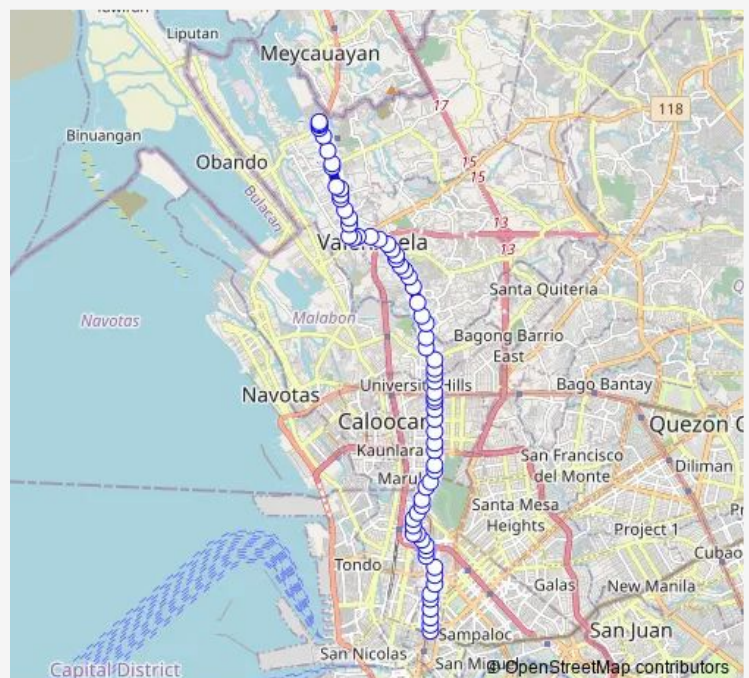

Jose Abad Santos Avenue, Quezon City

Jose Abad Santos Avenue / Corregidor Intersection, Quezon City

Jose Abad Santos Avenue / Morong Intersection, Quezon City

Route schedule

LRT Doroteo Jose-Recto Station Walkway / Rizal Avenue Intersection, Manila — Macarthur Highway / Woodlands Drive Intersection, Valenzuela City, Philippines

Monday 00:00

Tuesday 00:00

Wednesday 00:00

Thursday 00:00

Friday 00:00

Saturday 00:00

Sunday 00:00

Route info

Direction: LRT Doroteo Jose-Recto Station Walkway / Rizal Avenue Intersection, Manila

Stops: 69

Trip Duration: 1 hour 11 min

■ Malanday - Recto via F. Huertas, Oroquieta

Rizal Avenue / Jose Abad Santos Avenue Interchange,
Caloocan City

P. Sevilla Street / 2th Avenue West Intersection, Caloocan
City

LRT Papa Station, Rizal Avenue, Caloocan City

Rizal Avenue / Road 1 Intersection, Caloocan City

Baliwag Transit Bus Station, Rizal Avenue, Caloocan City