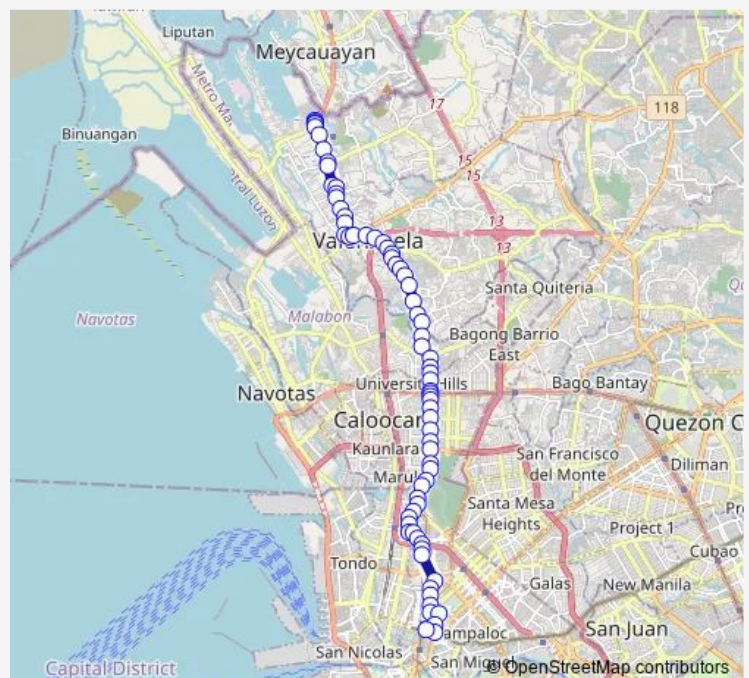

Mercury Drug Store, Macarthur Highway, Malanday, Valenzuela City

Marisyl School, Macarthur Highway, Malanday Valenzuela City

Macarthur Highway, Dalandanan, Valenzuela City

Macarthur Highway / Santiago Road Interchange, Dalandanan, Valenzuela City

Macarthur Highway / San Miguel Interchange, Dalandanan, Valenzuela City

Route schedule

Macarthur Highway / Woodlands Drive Intersection, Valenzuela City, Philippines — LRT Doroteo Jose-Recto Station Walkway / Rizal Avenue Intersection, Manila

Monday	00:00
Tuesday	00:00
Wednesday	00:00
Thursday	00:00
Friday	00:00
Saturday	00:00
Sunday	00:00

Route info

Direction: Macarthur Highway / Woodlands Drive Intersection, Valenzuela City, Philippines

Stops: 70

Trip Duration: 1 hour 14 min

■ Malanday - Recto via F. Huertas, Oroquieta

Parish Church or Isidro Labrador, Macarthur Highway,
Malinta, Valenzuela City

Jolibee, Macarthur Highway, Malinta, Valenzuela City