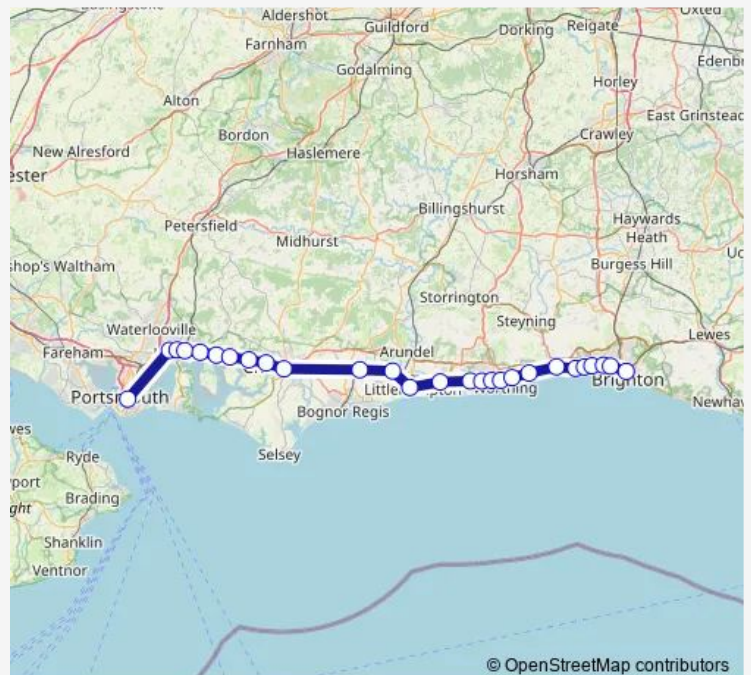

## Rail Sn:Ftn->Btn SN train service from FTN to Btn

[Go to website](#)

### Direction

Fratton — Brighton

27 stops

[Open route schedule](#)

- Fratton
- Bedhampton
- Havant
- Warblington
- Emsworth
- Southbourne
- Nutbourne
- Bosham
- Fishbourne
- Chichester
- Barnham
- Ford
- Littlehampton
- Angmering
- Goring-by-Sea
- Durrington-on-Sea
- West Worthing
- Worthing
- East Worthing
- Lancing
- Shoreham-by-Sea (Sussex)

### Route schedule

Fratton — Brighton

Monday	—
Tuesday	—
Wednesday	—
Thursday	—
Friday	—
Saturday	—
Sunday	11:22-21:22

### Route info

Direction: Fratton

Stops: 27

Trip Duration: 1 hour 42 min

© OpenStreetMap contributors

■ Sn:Ftn->Btn — SN train service from FTN to Btn

Southwick

Fishersgate