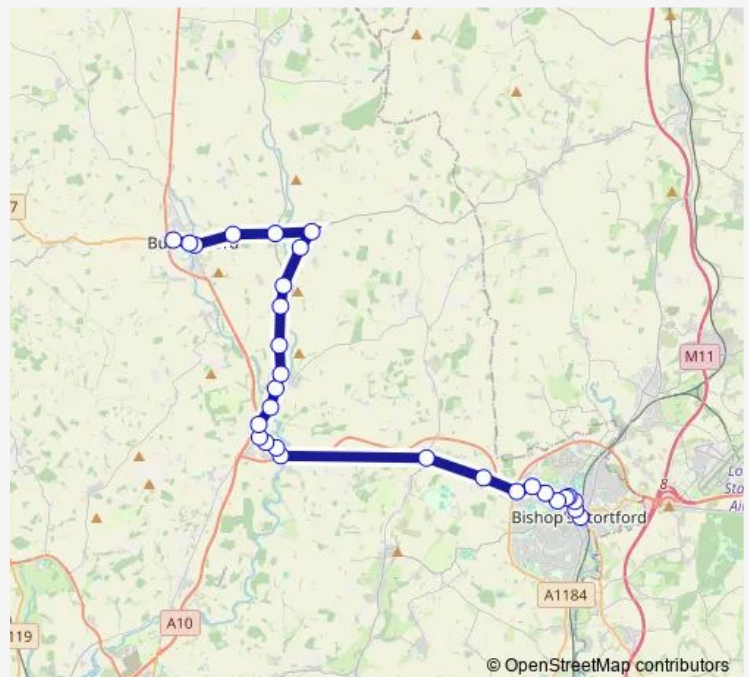

### Route schedule

Interchange — Greenways

Monday 07:45-18:35

Tuesday 07:45-18:35

Wednesday 07:45-18:35

Thursday 07:45-18:35

Friday 07:45-18:35

Saturday —

### Route info

Direction: Interchange

Stops: 29

Trip Duration: 0 hour 52 min

■ 36A — Bishops Stortford - Buntingford

Stonebury Farm

Horseshoe Lane

Willow Close