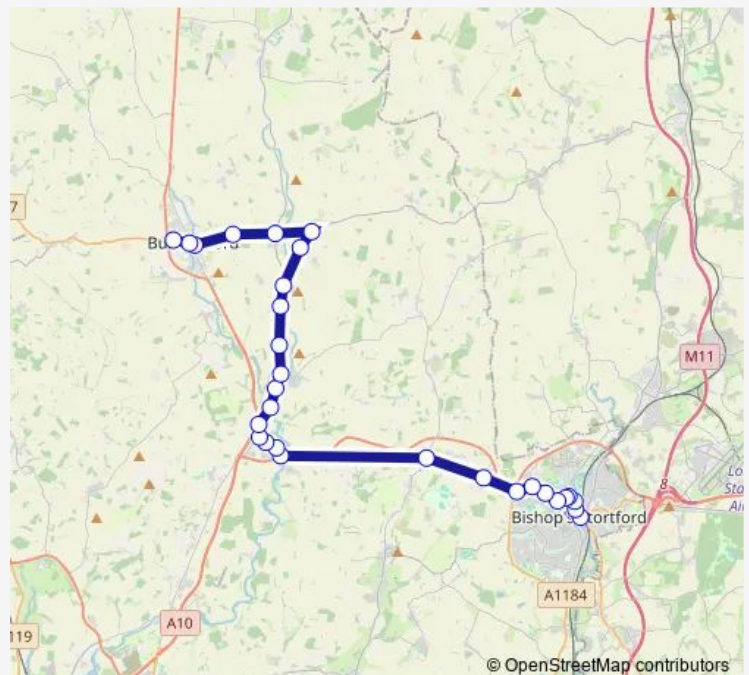

### Route schedule

Interchange — Greenways

Monday 09:45-18:35

Tuesday 09:45-18:35

Wednesday 09:45-18:35

Thursday 09:45-18:35

Friday 09:45-18:35

Saturday —

### Route info

Direction: Interchange

Stops: 29

Trip Duration: 0 hour 52 min

■ 36A — Bishops Stortford - Buntingford

Stonebury Farm

Horseshoe Lane

Willow Close