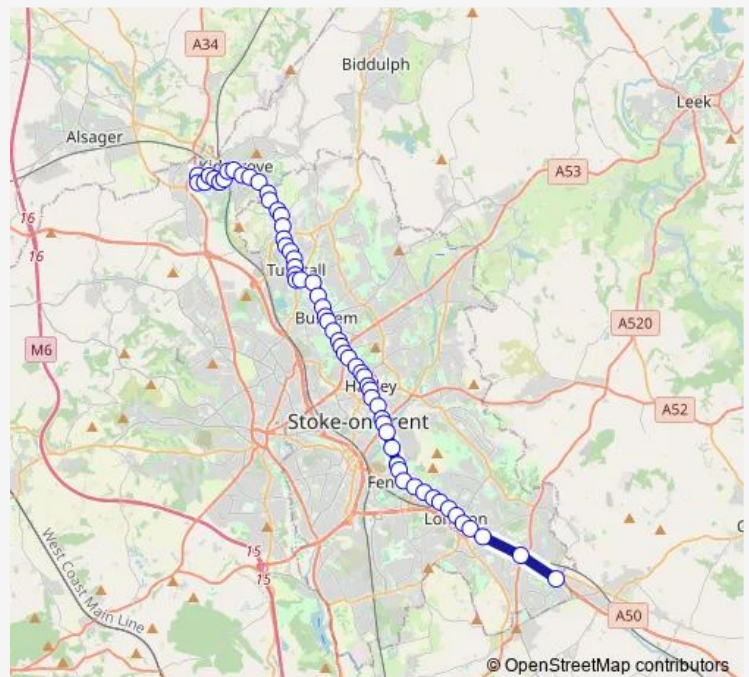

### Route schedule

Tesco superstore — Fourth Avenue

Monday 21:53

Tuesday 21:53

Wednesday 21:53

Thursday 21:53

Friday 21:53

Saturday 21:53

### Route info

Direction: Tesco superstore

Stops: 74

Trip Duration: 0 hour 58 min

■ 36A — Meir Park, Tesco - Kidsgrove, 4th Ave

Broadway

Longton Fire Station

Calverley Street