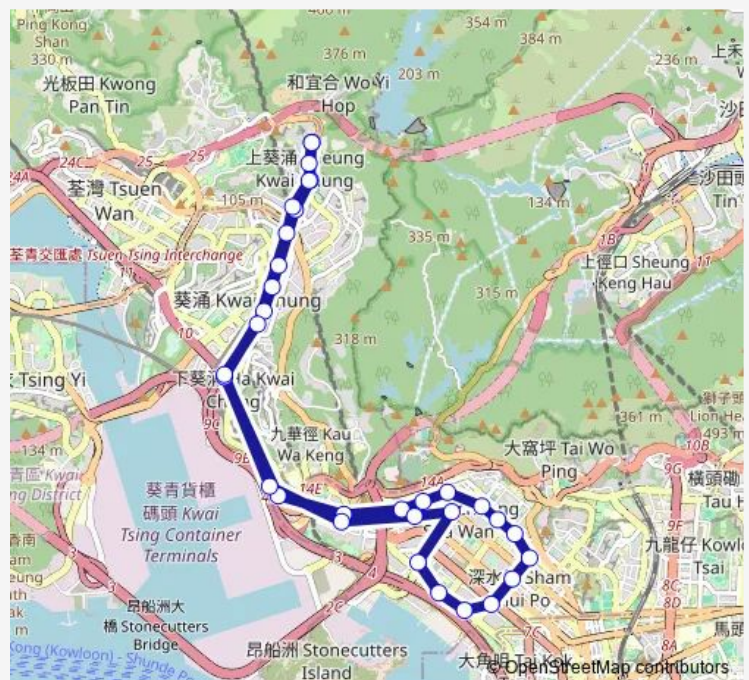

### Route info

Direction: [Kmb] LEI MUK Shue BUS Terminus → [Lwb] LEI MUK Shue BUS Terminus

Stops: 32

Trip Duration: 0 hour 38 min

[Ctb] FUK Wing Street, YEN Chow Street[[Kmb+Ctb] FUK Wing Street Sham Shui PO/<Br>Fuk Wing Street, YEN Chow Street[[Kmb] FUK Wing Street Sham Shui Po