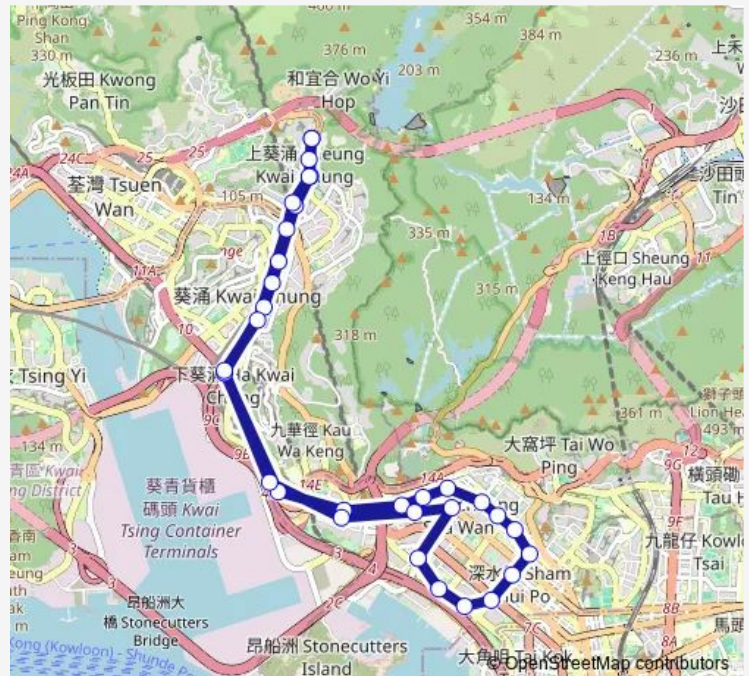

### Route schedule

[Kmb] LEI MUK Shue BUS Terminus → [Lwb] LEI MUK Shue BUS Terminus — [Kmb] LEI MUK Shue BUS Terminus → [Lwb] LEI MUK Shue BUS Terminus

Monday	05:20-20:00
Tuesday	05:20-20:00
Wednesday	05:20-20:00
Thursday	05:20-20:00
Friday	05:20-20:00
Saturday	05:20-18:00
Sunday	05:20-14:30

### Route info

Direction: [Kmb] LEI MUK Shue BUS Terminus → [Lwb] LEI MUK Shue BUS Terminus

Stops: 32

Trip Duration: 0 hour 39 min

[Ctb] FUK Wing Street, YEN Chow Street[[Kmb+Ctb] FUK Wing Street Sham Shui PO/<Br>Fuk Wing Street, YEN Chow Street[[Kmb] FUK Wing Street Sham Shui Po