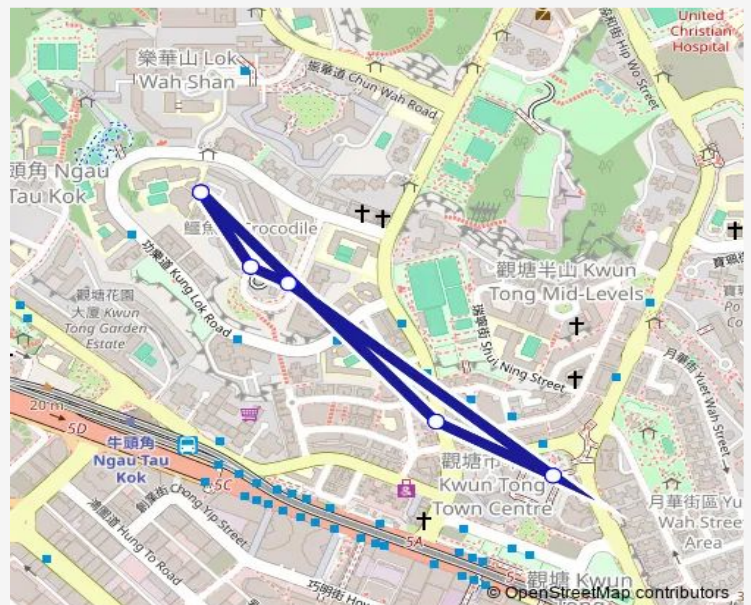

## Bus 36A Crocodile Hill (Hong LEE Court) - YUE MAN Square Public Transport Interchange (Circular) (Supplementary Service Route)

[Go to website](#)

### Direction

HONG LEE ROAD, OUTSIDE ST. CATHERINE'S SCHOOL FOR GIRLS, KWUN TONG — HONG LEE ROAD, OUTSIDE ST. CATHERINE'S SCHOOL FOR GIRLS, KWUN TONG

6 stops

[Open route schedule](#)

HONG LEE ROAD, OUTSIDE ST. CATHERINE'S SCHOOL FOR GIRLS, KWUN TONG

### Route schedule

HONG LEE ROAD, OUTSIDE ST. CATHERINE'S SCHOOL FOR GIRLS, KWUN TONG — HONG LEE ROAD, OUTSIDE ST. CATHERINE'S SCHOOL FOR GIRLS, KWUN TONG

Monday 06:30-07:30

Tuesday 06:30-07:30

Wednesday 06:30-07:30

### Route info

Direction: HONG LEE ROAD, OUTSIDE ST. CATHERINE'S SCHOOL FOR GIRLS, KWUN TONG

Stops: 6

Trip Duration: 0 hour 9 min

36A — Crocodile Hill (Hong LEE Court) - YUE MAN Square Public Transport Interchange (Circular) (...)