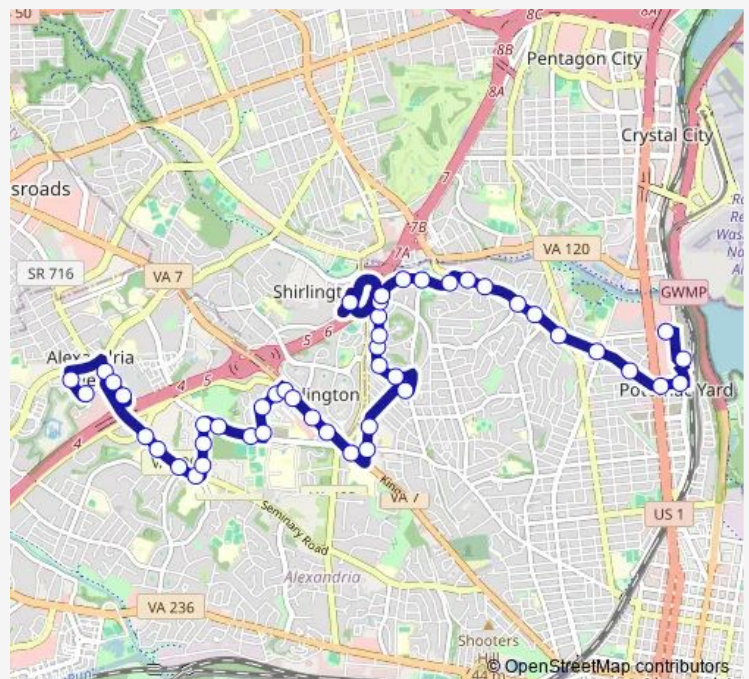

N Howard St + Maple Tree Ct

N Howard St + Louis Pl

N Howard St + W Braddock Rd

W Braddock Rd at Ft Ward Park

W Braddock Rd + Marlboro Dr

N Earley St + W Braddock Rd

N Menokin Dr + N Earley St

N Menokin Dr + N Van Dorn St

King St EB + Menokin Dr

King St + N Dearing St

Bradlee Shopping Center Eb

King St + Marlee Way

King St + Radford St

Route schedule

Mark Center Station - Bay 2 — King St + Radford St

Monday	08:02
Tuesday	08:02
Wednesday	08:02
Thursday	08:02
Friday	08:02
Saturday	—
Sunday	—

Route info

Direction: Mark Center Station - Bay 2

Stops: 21

Trip Duration: 0 hour 20 min

Direction

King St + Radford St — Mark Center Station - Bay 6

21 stops

[Open route schedule](#)

Thursday 05:55-22:55

Friday 05:55-22:55

Saturday 07:00-22:45

Sunday 07:00-22:45

Route info

Direction: Mark Center Station - Bay 6

Stops: 47

Trip Duration: 0 hour 43 min