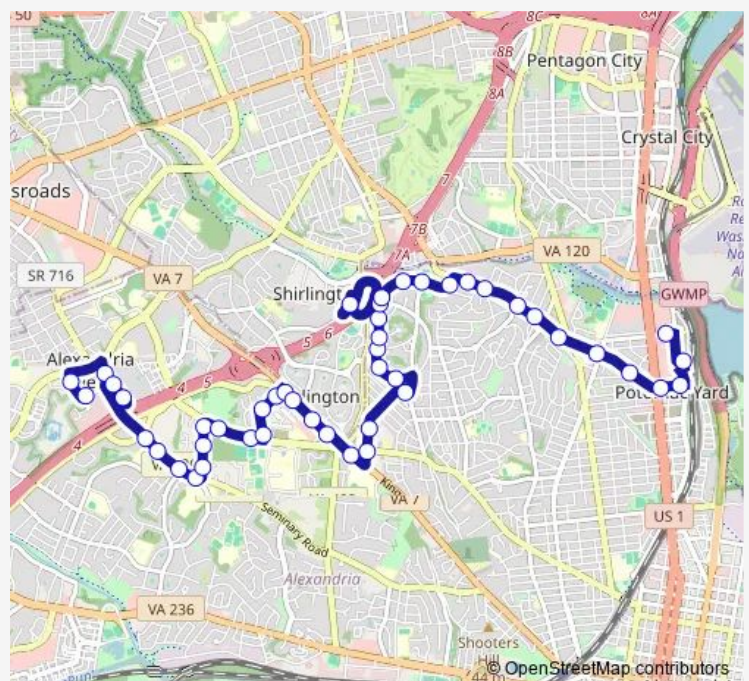

King St EB + Menokin Dr

King St + N Dearing St

Bradlee Shopping Center Eb

King St + Marlee Wy

King St + Radford St

Route schedule

Mark Center Station - Bay 2 — King St + Radford St

Monday 08:02

Tuesday 08:02

Wednesday 08:02

Thursday 08:02

Friday 08:02

Saturday —

Sunday —

Route info

Direction: Mark Center Station - Bay 2

Stops: 21

Trip Duration: 0 hour 20 min

36a — Mark Center – Menokin Dr -Shirlington – Glebe Rd – Potomac Yd Ctr

Direction

King St + Radford St — Mark Center Station - Bay 6

21 stops

[Open route schedule](#)

King St + Radford St

Wednesday 15:21

Thursday 15:21

Friday 15:21

Saturday —

Sunday —

Route info

Direction: King St + Radford St

Stops: 21