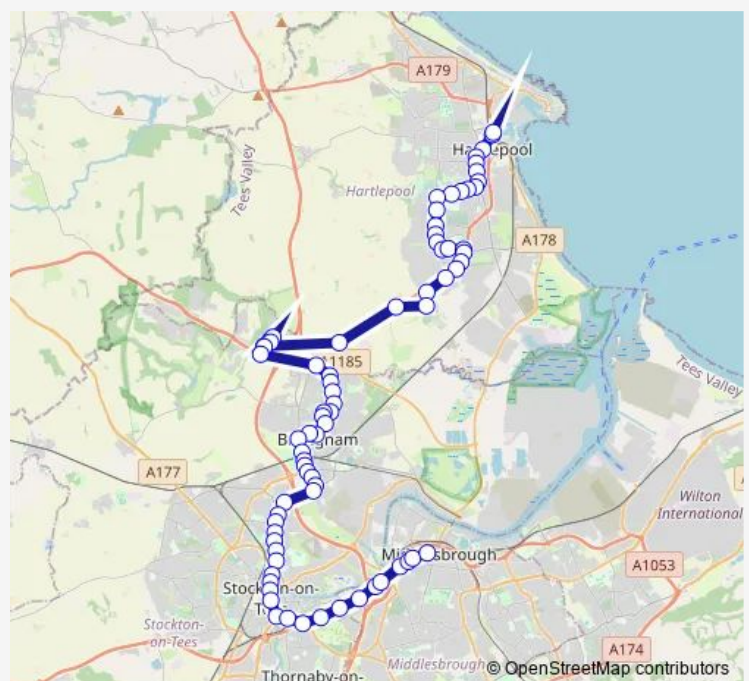

Torquay Avenue

Dawlish Drive

Milestone Nurseries

Queens Meadow

Route schedule

Victoria Road - Grand Hotel — Bus Station Stand 11

Monday 05:41-06:42

Tuesday 05:41-06:42

Wednesday 05:41-06:42

Thursday 05:41-06:42

Friday 05:41-06:42

Saturday 06:41

Sunday —

Route info

Direction: Victoria Road - Grand Hotel

Stops: 71

Trip Duration: 1 hour 18 min

■ 36A — Middlesbrough Bus Station - Hartlepool/North Tees/ Norton Glebe

Sappers Corner Garage

Bull and Dog

Dalton Back Lane

Newton Bewley

Wynyard Park House

Cleveland Police

Amazon

Cleveland Police

Wynyard Park House

Wynyard Business Park Entrance Roundabout

Wolviston Rbt - Seal Sands Link Road

Herrington Road

Wallington Way

The Merlin