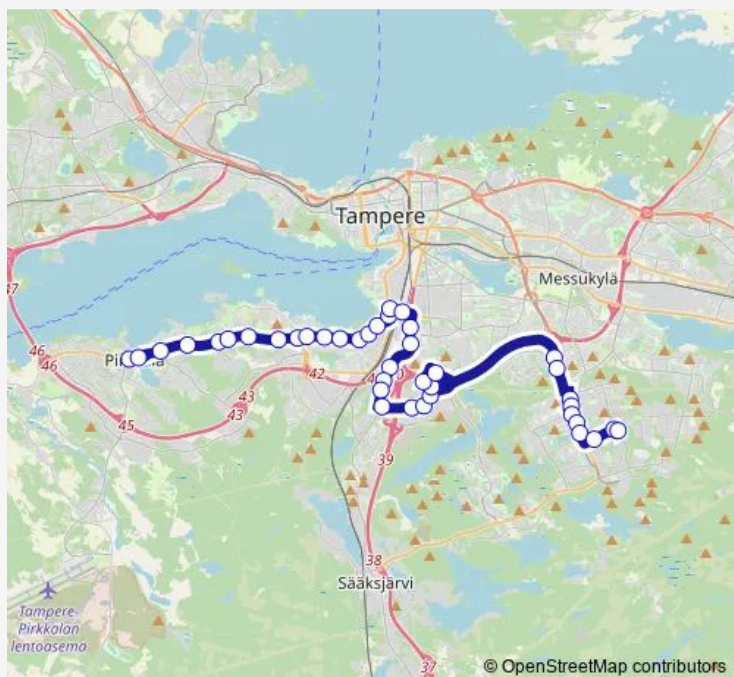

Thursday 04:50-13:10

Friday 04:50-13:10

Saturday —

Sunday —

Route info

Direction: Pirkkala

Stops: 40

Trip Duration: 0 hour 46 min