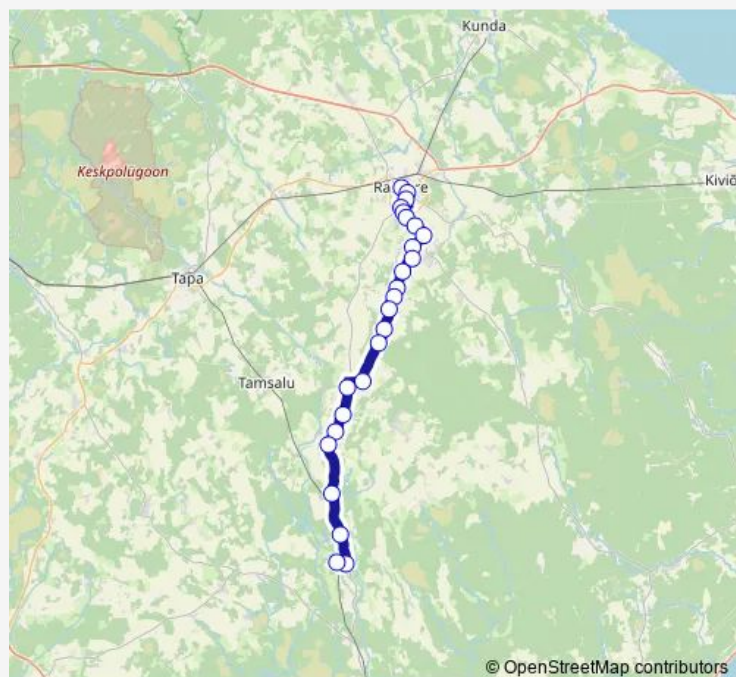

### Route schedule

Rakvere bussijaam — Rakke

Monday	—
Tuesday	—
Wednesday	—
Thursday	—
Friday	—
Saturday	15:55
Sunday	15:55

### Route info

Direction: Rakvere bussijaam

Stops: 25

Trip Duration: 0 hour 52 min

© OpenStreetMap contributors

36a — Rakvere - Väike-Maarja - Rakke

BusMaps

Nõmme