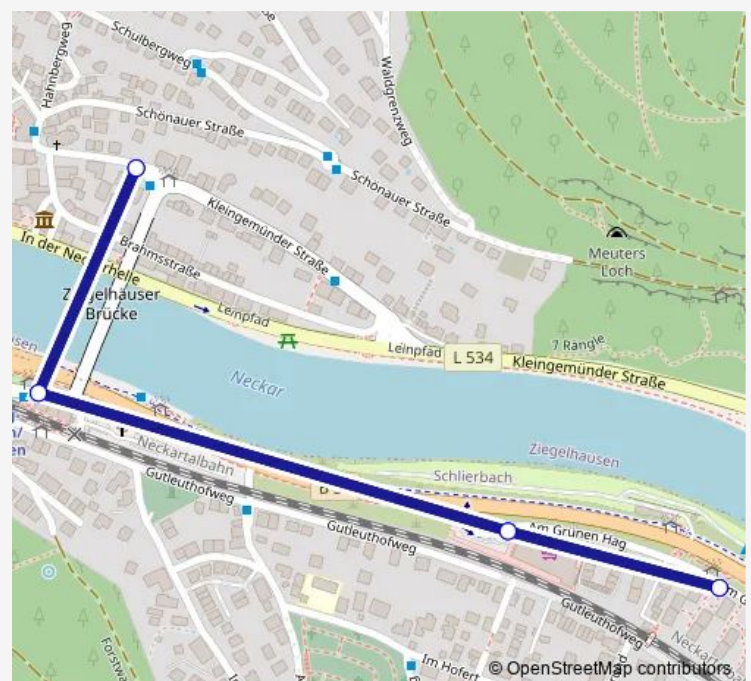

Bus 36a HD Orthopäd. Klinik - Ziegelh. Neckarschule - Friedhof - Hirtenaue

[Go to website](#)

Direction

Kleingemünder Straße — Im Grund

4 stops

[Open route schedule](#)

Kleingemünder Straße

S-Bahnhof Schlierbach/Ziegelhausen

Am Grünen Hag

Im Grund

Route schedule

Kleingemünder Straße — Im Grund

Monday	18:27
Tuesday	18:27
Wednesday	18:27
Thursday	18:27
Friday	18:27
Saturday	—
Sunday	—

Route info

Direction: Kleingemünder Straße

Stops: 4

Trip Duration: 0 hour 5 min

■ 36a — HD Orthopäd. Klinik - Ziegelh. Neckarschule - Friedhof - Hirtenaue

36a Bus time schedules and route maps are available in an offline PDF at busmaps.com. Use the busmaps.com website to see live bus times, train schedule or subway schedule, and step-by-step directions for all public transit in Heidelberg