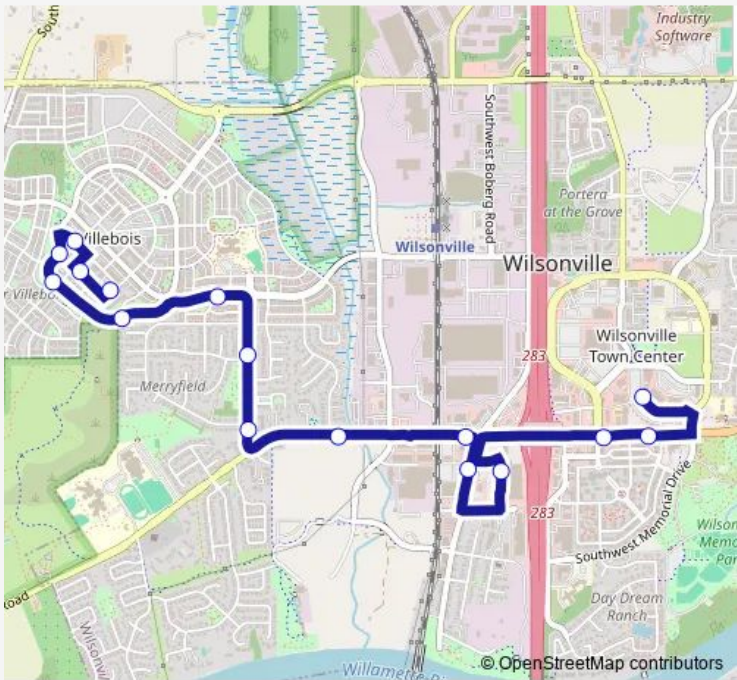

Bus V - Villebois Shuttle

[Go to website](#)

Direction
 Rain Garden Apts — Town Center Shopping - Safeway
 16 stops
[Open route schedule](#)

- Rain Garden Apts
- Renaissance Court Apts
- Charleston Apts
- Costa Cir at Zurich St
- Costa Cir at Villebois Dr- Sofia Park
- Costa Cir at Charlotte Ln
- Barber St at Yosemite St Eb
- Brown Rd at Parkwood Ln Eb
- Brown Rd at Camelot St
- Wilsonville Rd at Montebello Dr Eb
- Wilsonville Rd at Boones Ferry Rd Eb
- Lowrie Shopping Center at Boones Ferry Rd
- Old Town Square - Fred Meyer
- Wilsonville Rd at Town Center Loop W - At&T
- Wilsonville Rd at Rebekah St - Library
- Town Center Shopping - Safeway

Route schedule
 Rain Garden Apts — Town Center Shopping - Safeway

Monday	09:00-15:00
Tuesday	09:00-15:00
Wednesday	09:00-15:00
Thursday	09:00-15:00
Friday	09:00-15:00
Saturday	09:00-15:00
Sunday	—

Route info
 Direction: Rain Garden Apts
 Stops: 16
 Trip Duration: 0 hour 18 min

V - Villebois Shuttle BusMaps

Direction

Town Center Shopping - Safeway — Rain Garden Apts

10 stops

[Open route schedule](#)

Town Center Shopping - Safeway

Park Place - Sharis

Lowrie Shopping Center at Boones Ferry Rd

Sunday —

Route info

Direction: Town Center Shopping - Safeway

Stops: 10

Trip Duration: 0 hour 21 min

V - Villebois Shuttle Bus time schedules and route maps are available in an offline PDF at busmaps.com. Use the busmaps.com website to see live bus times, train schedule or subway schedule, and step-by-step directions for all public transit in Wilsonville