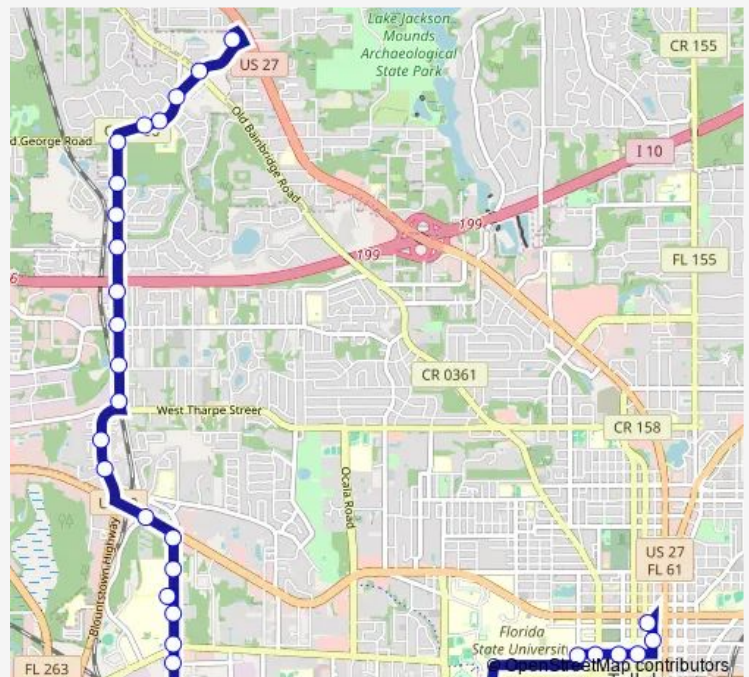

Mission RD AT Gearhart Sb

N Mission RD AT Moon LN Sb

N Mission RD AT Hartsfield RD Ib

Mission RD AT Pecan RD Sb

Mission RD Before Tharpe Street Sb

N Blountstown HWY AT Nekoma LN Sb

N Blountstown HWY AT Bicycle RD Sb

Tennessee ST AT PAT Thomas Eb

S Appleyard DR AT W Tennessee ST Sb

Appleyard AT ACE School Sb

TSC Circle

Appleyard Drive AT Crosswalk Sb

Appleyard DR AT Pensacola ST Sb

Route schedule

Lake Jackson Town Center — Plaza Gate 21

Monday	—
Tuesday	—
Wednesday	—
Thursday	—
Friday	—
Saturday	07:00-18:30
Sunday	—

Route info

Direction: Lake Jackson Town Center

Stops: 37

Trip Duration: 0 hour 55 min

Satf — Saturday Forest

Appleyard DR AT Municipal WAY Sb

Appleyard DR AT Starmetro

Jackson Bluff RD AT Chipley ST Eb

Jackson Bluff RD AT Dupree ST Eb

Jackson Bluff RD AT Revell DR Eb

Jackson Bluff RD AT Berkshire DR Eb

Jackson Bluff RD AT Ausley RD Eb

Jackson Bluff RD AT Lipona RD Eb