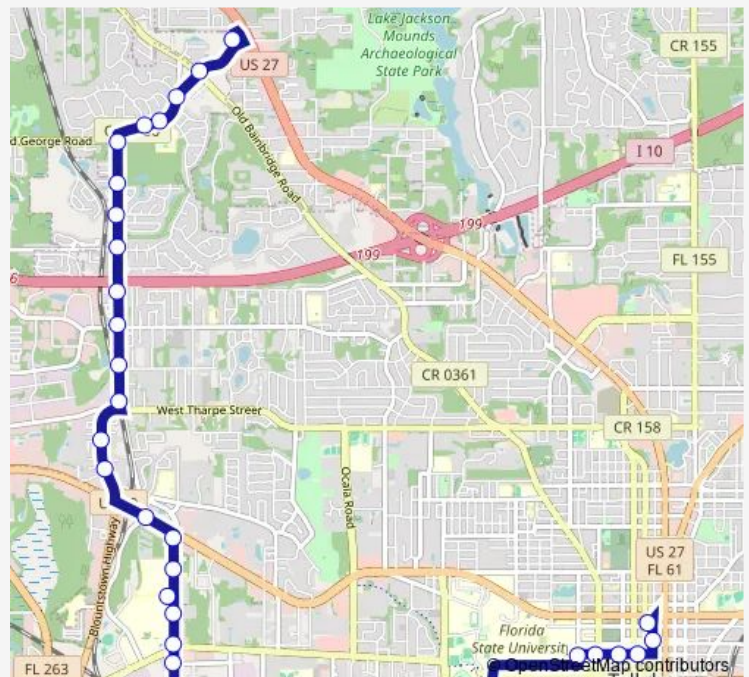

Mission RD AT Gearhart Sb

N Mission RD AT Moon LN Sb

N Mission RD AT Hartsfield RD Ib

Mission RD AT Pecan RD Sb

Mission RD Before Tharpe Street Sb

N Blountstown HWY AT Nekoma LN Sb

N Blountstown HWY AT Bicycle RD Sb

Tennessee ST AT PAT Thomas Eb

S Appleyard DR AT W Tennessee ST Sb

Appleyard AT ACE School Sb

TSC Circle

Appleyard Drive AT Crosswalk Sb

Appleyard DR AT Pensacola ST Sb

Route schedule

Lake Jackson Town Center — Plaza Gate 21

Monday	—
Tuesday	—
Wednesday	—
Thursday	—
Friday	—
Saturday	07:00-18:30
Sunday	—

Route info

Direction: Lake Jackson Town Center

Stops: 37

Trip Duration: 1 hour 0 min

SATF — Saturday Forest

Appleyard DR AT Municipal WAY Sb

Appleyard DR AT Starmetro

Jackson Bluff RD AT Chipley ST Eb

Jackson Bluff RD AT Dupree ST Eb

Jackson Bluff RD AT Revell DR Eb

Jackson Bluff RD AT Berkshire DR Eb

Jackson Bluff RD AT Ausley RD Eb

Jackson Bluff RD AT Lipona RD Eb