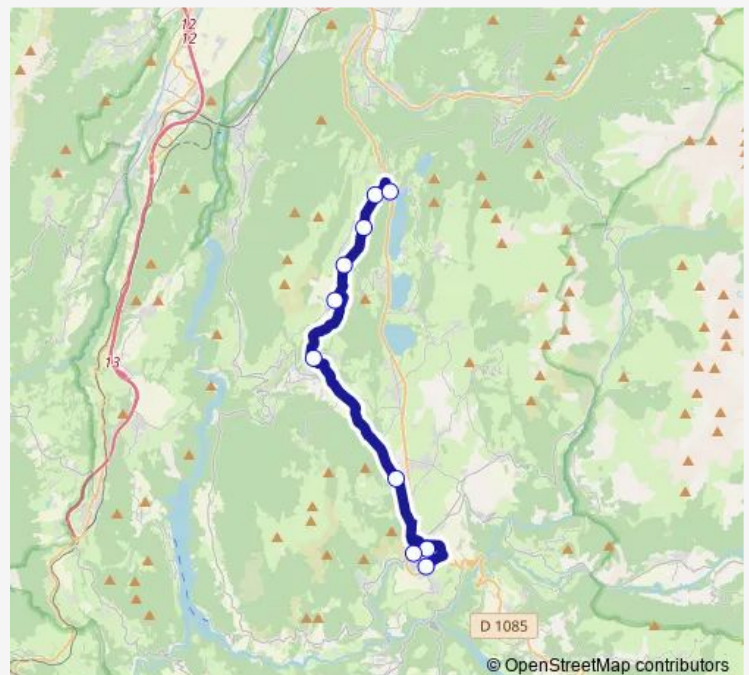

LE Villard-Ecole

Notre Dame DE Vaulx

LES Roures

LES Pellissiers

LES Prats

LE Lac

Route schedule

College Louis Mauberret — LE Lac

Monday 17:07

Tuesday 17:07

Wednesday 12:07

Thursday 17:07

Friday 17:07

Saturday —

Sunday —

Route info

Direction: College Louis Mauberret

Stops: 10

Trip Duration: 0 hour 38 min

Direction

LE Lac — Republique

10 stops

[Open route schedule](#)

LE Lac

Republique

Route schedule

LE Lac — Republique

Monday 07:07

Tuesday 07:07

Wednesday 07:07

Thursday 07:07

Friday 07:07