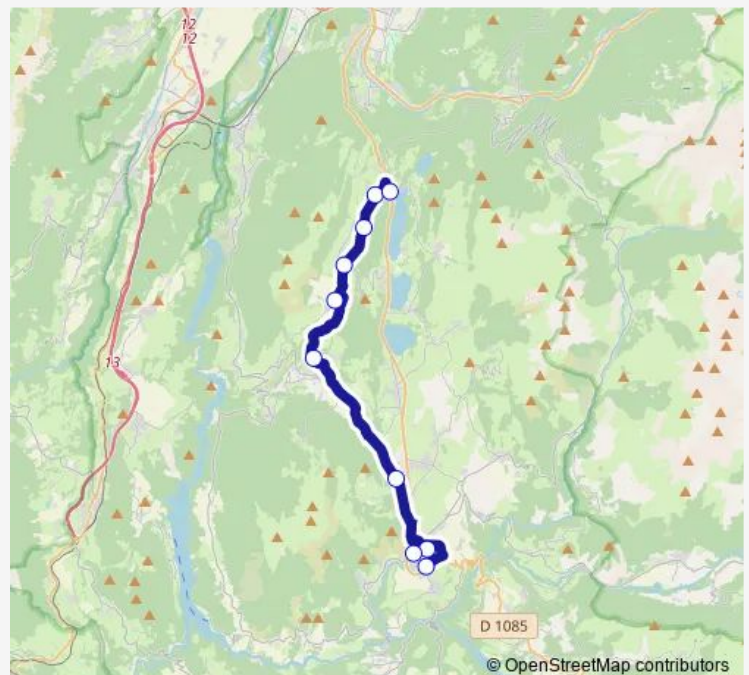

LE Villard-Ecole

Notre Dame DE Vaulx

LES Roures

LES Pellissiers

LES Prats

LE Lac

Route schedule

College Louis Mauberret — LE Lac

Monday	17:07
Tuesday	17:07
Wednesday	12:07
Thursday	17:07
Friday	17:07
Saturday	—
Sunday	—

Route info

Direction: College Louis Mauberret

Stops: 10

Trip Duration: 0 hour 38 min

Direction

LE Lac — Republique

10 stops

[Open route schedule](#)

LE Lac

LES Prats

LES Pellissiers

LES Roures

Notre Dame DE Vaulx

LE Villard-Ecole

LE Villaret

Thursday 07:07

Friday 07:07

Saturday —

Sunday —

Route info

Direction: LE Lac

Stops: 10

Trip Duration: 0 hour 43 min