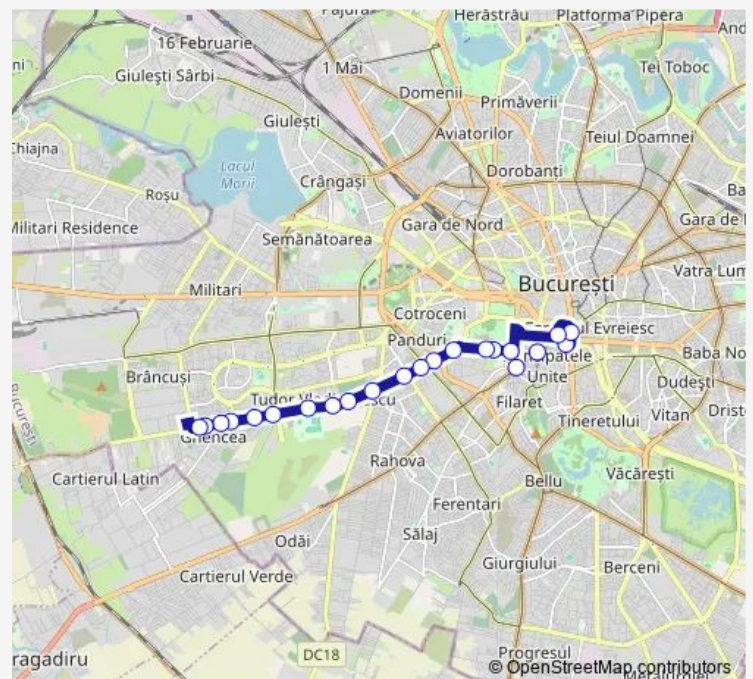

Brasov

Ghencea

Garleni

Cimitirul Ghencea

Petre Ispirescu

Sebastian

Soseaua Progresului

Soseaua Panduri

Piata Arsenalului

Casa Academiei

Piata Unirii 2

Route schedule

Valea Oltului — Piata Unirii 2

Monday 00:00-23:30

Tuesday 00:00-23:30

Wednesday 00:00-23:30

Thursday 00:00-23:30

Friday 00:00-23:30

Saturday 00:00-23:30

Sunday —

Route info

Direction: Valea Oltului

Stops: 15

Trip Duration: 0 hour 14 min

Direction

Valea Oltului — Piata Unirii 2

16 stops

[Open route schedule](#)

Valea Oltului

Ghidigeni

Raul Doamnei

Drumul Cooperativei