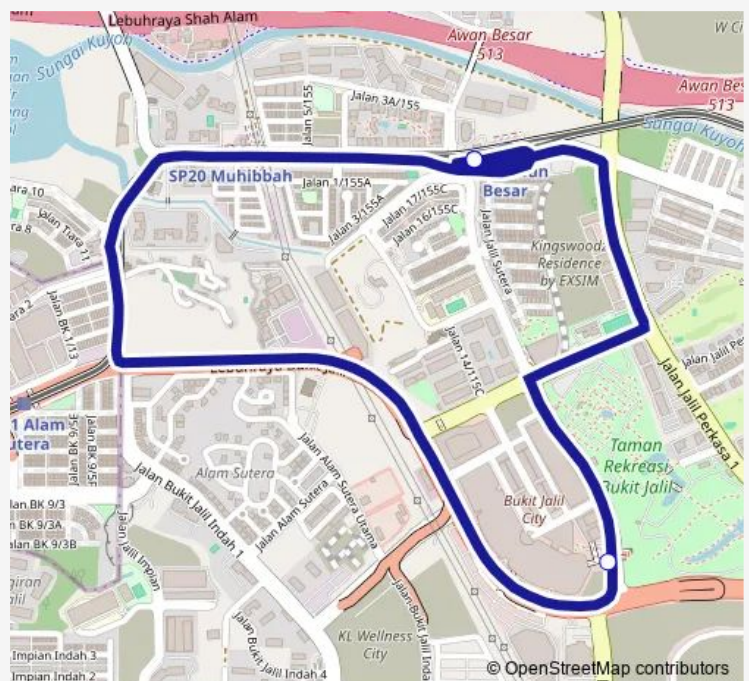

Bus Pavilion Bukit Jalil (Pavbj) Stesen LRT Awan Besar ~ Pavilion Bukit Jalil

[Go to website](#)

Direction

KI2324 LRT Awan Besar — KI2324 LRT Awan Besar

3 stops

[Open route schedule](#)

KI2324 LRT Awan Besar

Pavilion Bukit Jalil

KI2324 LRT Awan Besar

Route schedule

KI2324 LRT Awan Besar — KI2324 LRT Awan Besar

Monday	08:00-19:00
Tuesday	08:00-19:00
Wednesday	08:00-19:00
Thursday	08:00-19:00
Friday	08:00-19:00
Saturday	08:00-21:20
Sunday	08:00-21:20

Route info

Direction: KI2324 LRT Awan Besar

Stops: 3

Trip Duration: 0 hour 20 min

Pavilion Bukit Jalil (Pavbj) Bus time schedules and route maps are available in an offline PDF at busmaps.com. Use the busmaps.com website to see live bus times, train schedule or subway schedule, and step-by-step directions for all public transit in Kuala Lumpur