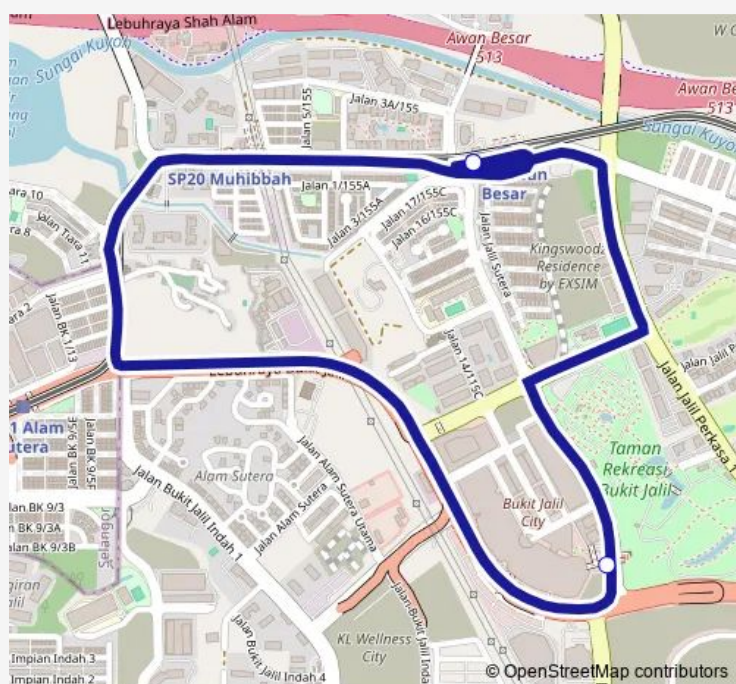

### Direction

KI2324 LRT Awan Besar — KI2324 LRT Awan Besar

3 stops

[Open route schedule](#)

KI2324 LRT Awan Besar

Pavilion Bukit Jalil

KI2324 LRT Awan Besar

### Route schedule

KI2324 LRT Awan Besar — KI2324 LRT Awan Besar

Monday 08:00-19:00

Tuesday 08:00-19:00

Wednesday 08:00-19:00

Thursday 08:00-19:00

Friday 08:00-19:00

Saturday 08:00-21:20

Sunday 08:00-21:20

### Route info

Direction: KI2324 LRT Awan Besar

Stops: 3

Trip Duration: 0 hour 20 min

PAVILION BUKIT JALIL (PAVBJ) Bus time schedules and route maps are available in an offline PDF at [busmaps.com](https://busmaps.com). Use the [busmaps.com](https://busmaps.com) website to see live bus times, train schedule or subway schedule, and step-by-step directions for all public transit in Kuala Lumpur