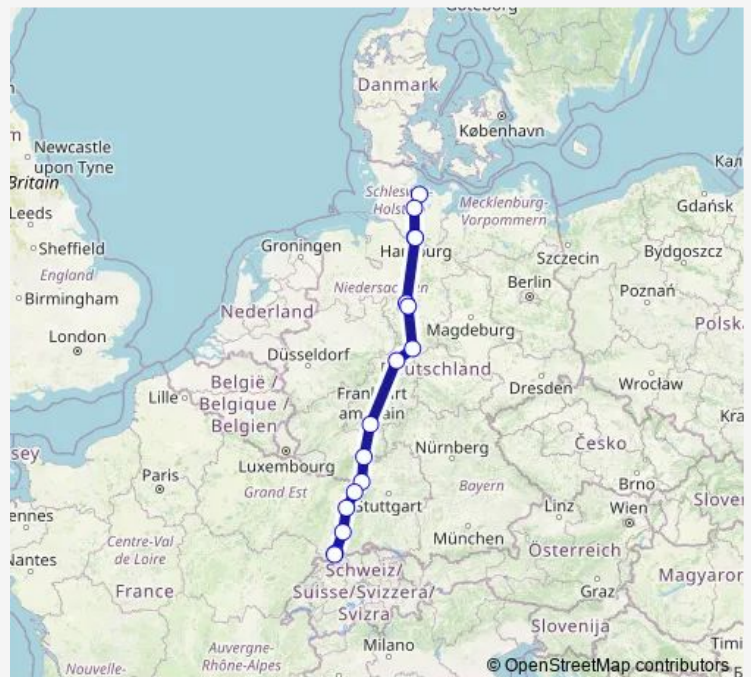

Hamburg Dammtor

Hamburg Hbf

Hannover Hbf

Hannover Messe/Laatzen

Göttingen

Kassel-Wilhelmshöhe

Frankfurt(Main)Hbf

Mannheim Hbf

Karlsruhe Hbf

Baden-Baden

Offenburg

Freiburg(Breisgau) Hbf

Basel Bad Bf

Basel Sbb

Route schedule

Kiel Hbf — Basel Sbb

Monday 14:39-15:08

Tuesday 14:39-15:08

Wednesday 14:39-15:08

Thursday 14:39-15:08

Friday 14:39-15:08

Saturday 14:39-15:08

Sunday 14:39-15:08

Route info

Direction: Kiel Hbf

Stops: 16

Trip Duration: 7 hour 54 min

ICE 1171

ICE 1171 Rail time schedules and route maps are available in an offline PDF at busmaps.com. Use the busmaps.com website to see live bus times, train schedule or subway schedule, and step-by-step directions for all public transit in Hamburg