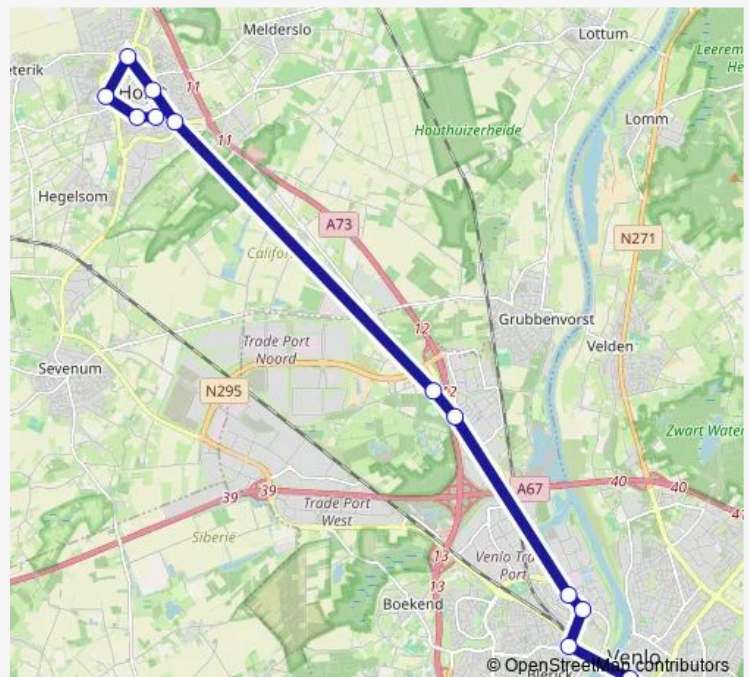

Horst, St. Antoniuspark

Route schedule

Venlo, Station (Bus) — Horst, St. Antoniuspark

Monday 06:19-18:19

Tuesday 06:19-18:19

Wednesday 06:19-18:19

Thursday 06:19-18:19

Friday 06:19-18:19

Saturday —

Sunday —

Route info

Direction: Venlo, Station (Bus)

Stops: 13

Trip Duration: 0 hour 28 min

Direction

Horst, St. Antoniuspark — Venlo, Station (Bus)

9 stops

[Open route schedule](#)

Horst, St. Antoniuspark

Horst, Venloseweg

Venlo, Brightlands Greenport

Venlo, Innovatoren-Freshpark

Venlo, Blerick De Sondert

Venlo, Blerick Kazernestraat

Thursday 06:49-18:49

Friday 06:49-18:49

Saturday —

Sunday —

Route info

Direction: Horst, St. Antoniuspark

Stops: 9

Trip Duration: 0 hour 26 min