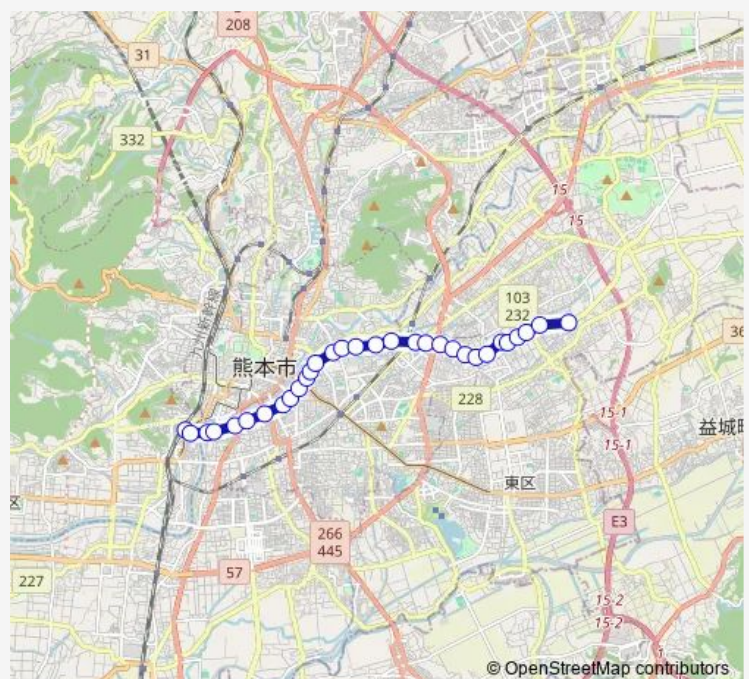

Thursday 08:11-18:20

Friday 08:11-18:20

Saturday 09:06-18:45

Sunday 09:19-18:15

Route info

Direction: 熊本駅前

Stops: 31

Trip Duration: 0 hour 36 min