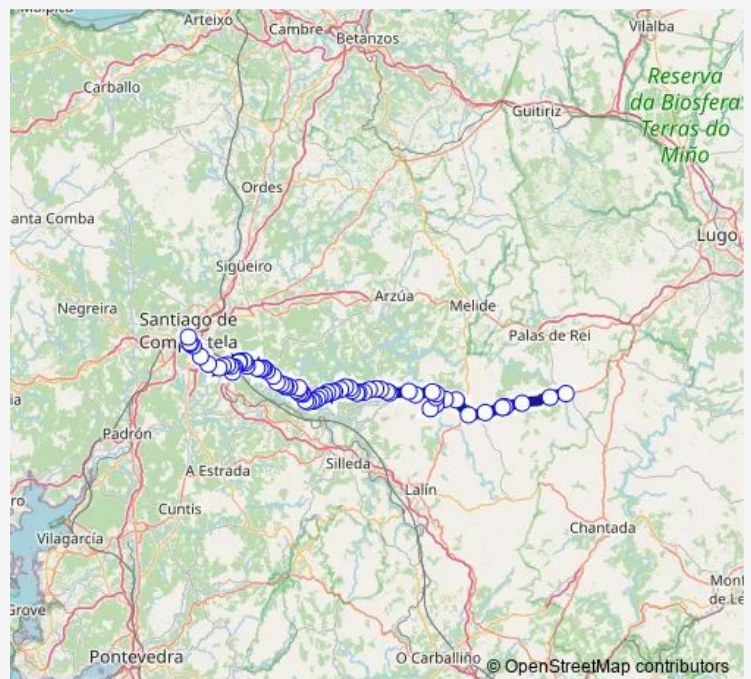

Vila De Cruces (A de Mari)

Empalme De Cumeiro

Cruce Sabrexo

Route schedule

Monterroso — Santiago E.I.

Monday 13:30

Tuesday 13:30

Wednesday 13:30

Thursday —

Friday 13:30

Saturday —

Sunday —

Route info

Direction: Monterroso

Stops: 73

Trip Duration: 1 hour 56 min