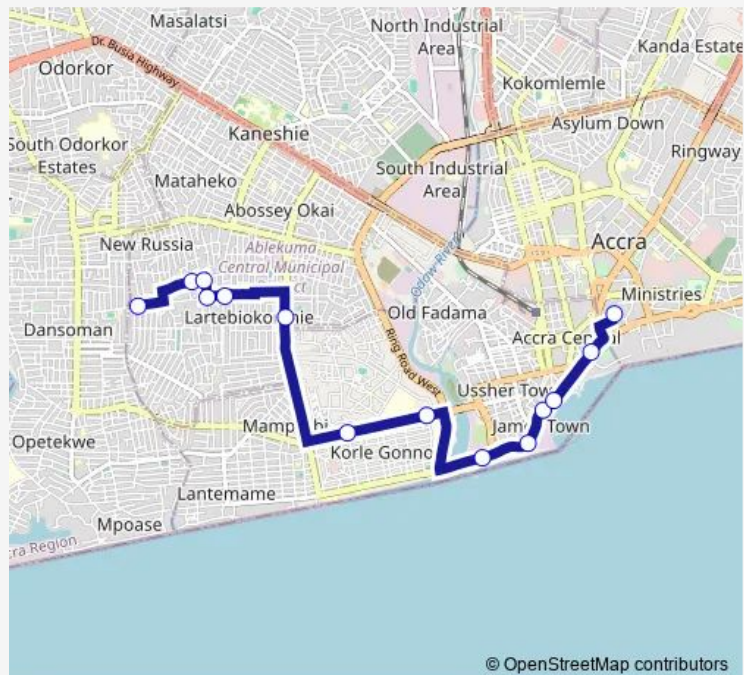

Bus 995B Zamrara Line to Accra New Tema Station

[Go to website](#)

Direction
Terminal Zamrara Line — Terminal Accra New Tema Station

14 stops

[Open route schedule](#)

- Terminal Zamrara Line
- Market 995
- Taxi Rank 995
- Sukura Station
- Borla Junction 1
- Radio Gold 995
- Awotse Kojo
- Mary's
- Fire Service 521
- Light House 485
- One Way 1
- Ussher Fort
- Bishop
- Terminal Accra New Tema Station

Route schedule
Terminal Zamrara Line — Terminal Accra New Tema Station

Monday	14:13
Tuesday	14:13
Wednesday	14:13
Thursday	14:13
Friday	14:13
Saturday	14:13
Sunday	14:13

Route info

Direction: Terminal Zamrara Line

Stops: 14

Trip Duration: 0 hour 55 min

995B Bus time schedules and route maps are available in an offline PDF at busmaps.com. Use the busmaps.com website to see live bus times, train schedule or subway schedule, and step-by-step directions for all public transit in Accra