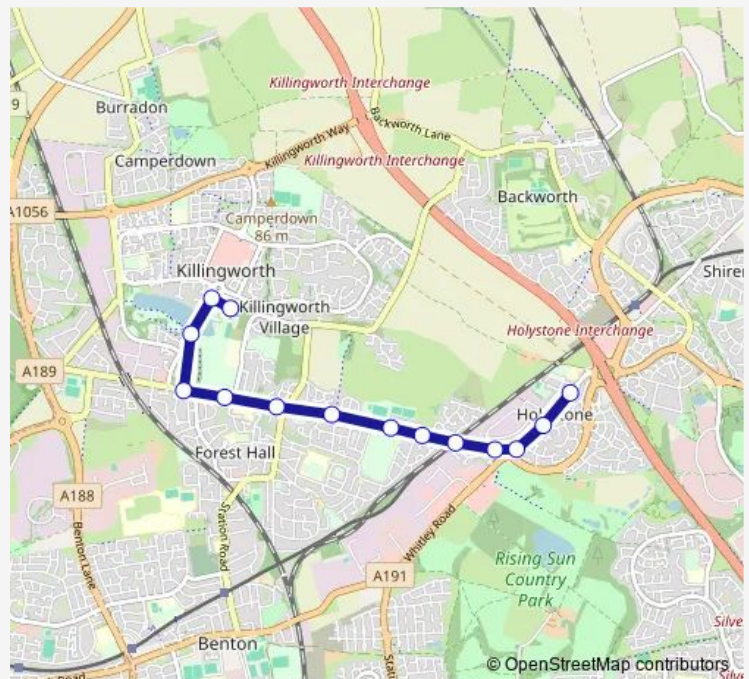

### Direction

Whitley Road - St Bedes Walk — George Stephenson High School

14 stops

[Open route schedule](#)

Whitley Road - St Bedes Walk

Whitley Road-St Aidens Avenue

Whitley Road-Bede Close

Great Lime Road-Whitley Road

### Route schedule

Whitley Road - St Bedes Walk — George Stephenson High School

Monday 08:00

Tuesday 08:00

Wednesday 08:00

Thursday 08:00

Friday 08:00

Saturday —

### Route info

Direction: Whitley Road - St Bedes Walk

Stops: 14

Trip Duration: 0 hour 20 min

S653 — Holystone - George Stephenson School

S653 Bus time schedules and route maps are available in an offline PDF at [busmaps.com](https://busmaps.com). Use the [busmaps.com](https://busmaps.com) website to see live bus times, train schedule or subway schedule, and step-by-step directions for all public transit in Wallsend