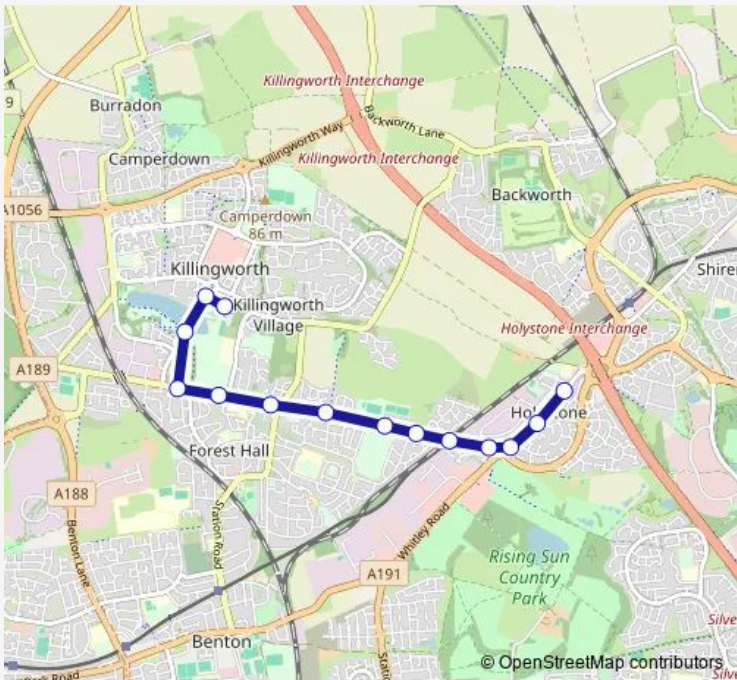

Bus S653 Holystone - George Stephenson School

[Go to website](#)

**Direction**  
 Whitley Road - St Bedes Walk — George Stephenson High School

14 stops

[Open route schedule](#)

- Whitley Road - St Bedes Walk
- Whitley Road-St Aidens Avenue
- Whitley Road-Bede Close
- Great Lime Road-Whitley Road
- Great Lime Road - Palmersville Metro
- Great Lime Road-Kelvin Place
- Great Lime Road-Laurel Avenue
- Clousden Hill
- Clousden Hill
- Great Lime Road-West Lane
- Great Lime Road-Balliol Avenue
- Southgate-Norgas House
- Southgate-School
- George Stephenson High School

Route schedule

Whitley Road - St Bedes Walk — George Stephenson High School

Monday	08:00
Tuesday	08:00
Wednesday	08:00
Thursday	08:00
Friday	08:00
Saturday	—
Sunday	—

**Route info**

Direction: Whitley Road - St Bedes Walk

Stops: 14

Trip Duration: 0 hour 20 min

S653 Bus time schedules and route maps are available in an offline PDF at [busmaps.com](https://busmaps.com). Use the [busmaps.com](https://busmaps.com) website to see live bus times, train schedule or subway schedule, and step-by-step directions for all public transit in Wallsend