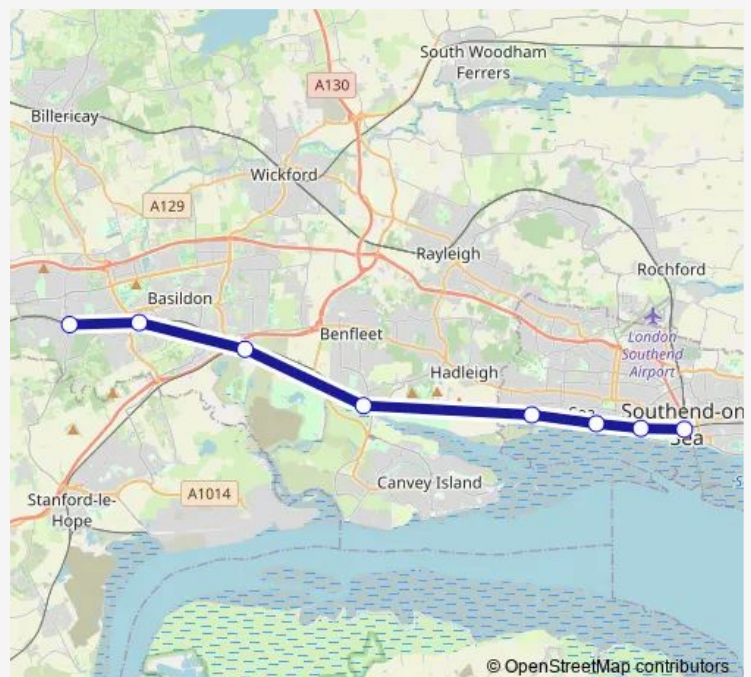

### Direction

Laindon — Southend Central

8 stops

[Open route schedule](#)

Laindon

Basildon

Pitsea

Benfleet

Leigh-on-Sea

Chalkwell

Westcliff-on-Sea

Southend Central

Sunday

09:26-18:56

### Route info

Direction: Laindon

Stops: 8

Trip Duration: 0 hour 50 min

Cc:Lai->Soc Rail Replacement Bus Service time schedules and route maps are available in an offline PDF at busmaps.com. Use the busmaps.com website to see live bus times, train schedule or subway schedule, and step-by-step directions for all public transit in Southend-on-Sea