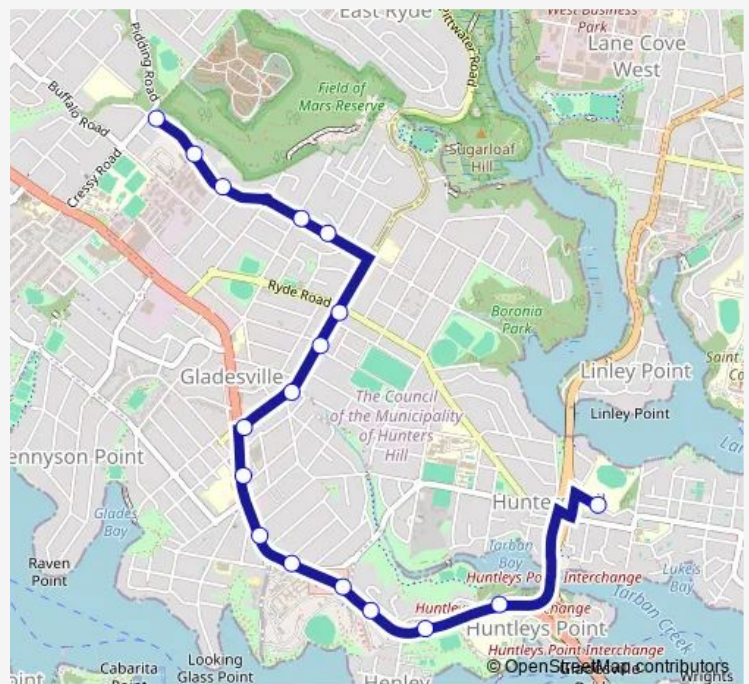

School Bus 570w Hunters Hill High to Ryde Shops

[Go to website](#)

**Direction**

Hunters Hill High School, The Avenue — Blaxland Rd Opp Top Ryde Community Health Centre

18 stops

[Open route schedule](#)

- Hunters Hill High School, The Avenue
- Church St Before Moorefield Av
- Church St Opp C A Fairland Hall
- Riverside Girls High School, Victoria Rd
- Gladesville Reserve, Victoria Rd
- Gladesville Hospital, Victoria Rd
- Victoria Rd Opp Salter St
- Gladesville Hospital, Victoria Rd
- Victoria Rd At Pearson St
- Trim Place, Victoria Rd
- Victoria Rd After Hepburn Av
- Victoria Rd At Osgathorpe Rd
- Victoria Rd Before Tennyson Rd
- Victoria Rd At Weaver St
- Ryde Aquatic Leisure Centre, Victoria Rd
- St Charles Primary School, Victoria Rd
- Blaxland Rd Before Hatton St
- Blaxland Rd Opp Top Ryde Community Health Centre

Route schedule

Hunters Hill High School, The Avenue — Blaxland Rd Opp Top Ryde Community Health Centre

Monday	15:18
Tuesday	15:18
Wednesday	15:18
Thursday	15:18
Friday	15:18
Saturday	—
Sunday	—

Route info

Direction: Hunters Hill High School, The Avenue

Stops: 18

Trip Duration: 0 hour 24 min

570w — Hunters Hill High to Ryde Shops

## Direction

Higginbotham Rd After Cressy Rd — Hunters Hill High School, The Avenue

17 stops

[Open route schedule](#)

Higginbotham Rd After Cressy Rd

62 Higginbotham Rd

Higginbotham Rd Opp Nelson St

Thompson St At Westminster Rd