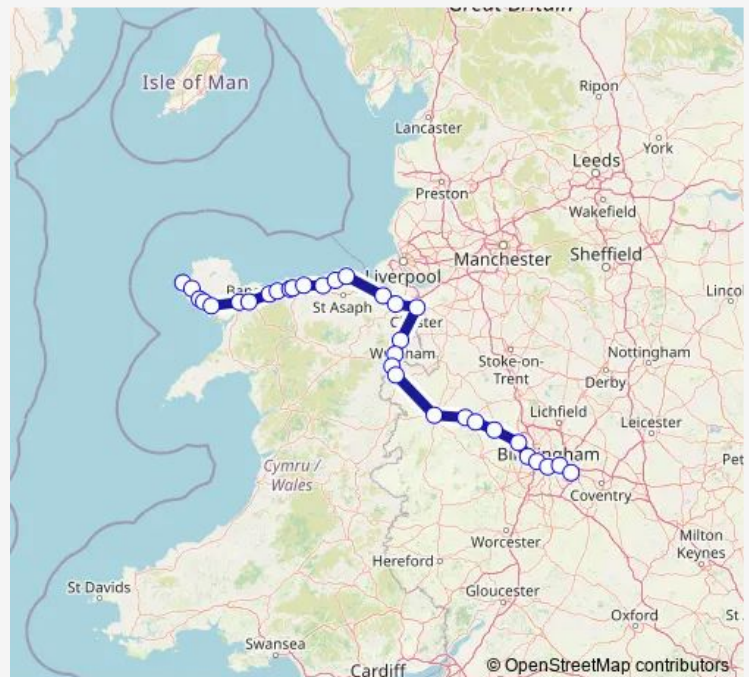

Penkridge

Wolverhampton

Dudley Port

Route schedule

Holyhead — Birmingham International

Monday —

Tuesday —

Wednesday —

Thursday —

Friday —

Saturday —

Sunday 18:26

Route info

Direction: Holyhead

Stops: 25

Trip Duration: 3 hour 40 min

Aw:Hhd->Bhi — AW train service from HHD to Bhi

Smethwick Galton Bridge

Birmingham New Street

Stechford

Birmingham International

Direction

Holyhead — Birmingham International

32 stops

Friday 07:26-15:38

Saturday 05:22-15:25

Sunday —

Route info

Direction: Holyhead

Stops: 32

Trip Duration: 4 hour 34 min

Cosford