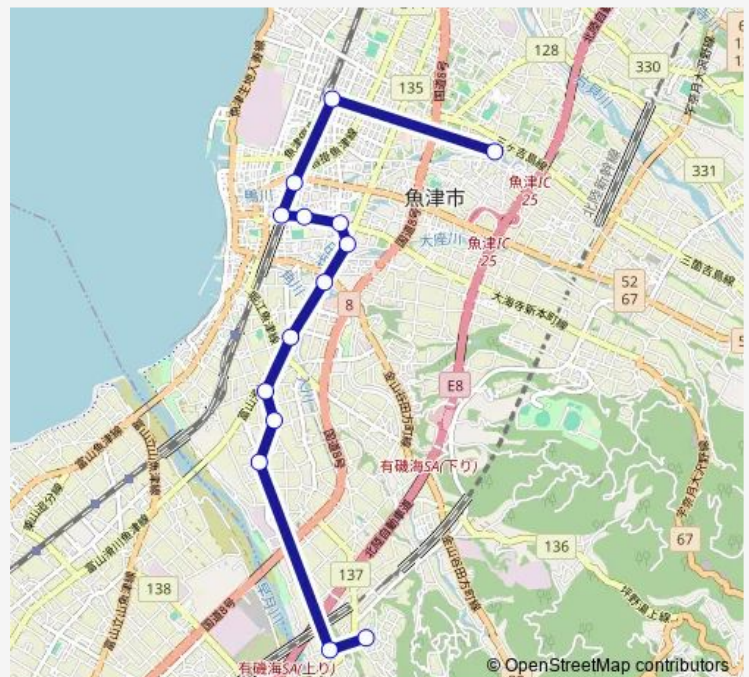

### Route schedule

労災病院前 ( 玄関口 ) — 魚津もくもくホール

Monday	08:07
Tuesday	08:07
Wednesday	08:07
Thursday	08:07
Friday	08:07
Saturday	08:07
Sunday	—

### Route info

Direction: 労災病院前 ( 玄関口 )

Stops: 14

Trip Duration: 0 hour 37 min

■ 中島ルート ( 第2便 )

BusMaps

中島ルート ( 第2便 ) Bus time schedules and route maps are available in an offline PDF at [busmaps.com](https://busmaps.com). Use the [busmaps.com](https://busmaps.com) website to see live bus times, train schedule or subway schedule, and step-by-step directions for all public transit in Uozu