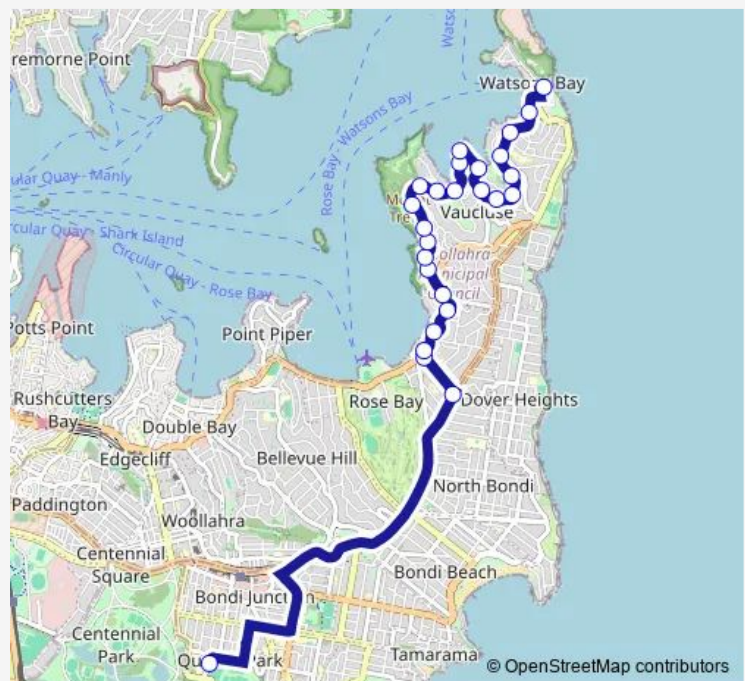

School Bus 701e Moriah College Queens Park to Watsons Bay

[Go to website](#)

**Direction**

Moriah College, Baronga Av — Robertson Park, Military Rd

26 stops

[Open route schedule](#)

Moriah College, Baronga Av

Wentworth Rd At Fitzwilliam Rd

Fitzwilliam Rd At Parsley Rd

Fitzwilliam Rd Opp Burrabirra Av

Fitzwilliam Rd At Hopetoun Av

Route schedule

Moriah College, Baronga Av — Robertson Park, Military Rd

Monday	15:45
Tuesday	15:45
Wednesday	15:45
Thursday	15:45
Friday	15:45
Saturday	—
Sunday	—

Route info

Direction: Moriah College, Baronga Av

Stops: 26

Trip Duration: 0 hour 42 min

701e — Moriah College Queens Park to Watsons Bay

Hopetoun Av After Village Lower Rd

92 Hopetoun Av

Hopetoun Av At Sassafras Lane

Hopetoun Av Before The Crescent

Hopetoun Av At Salisbury St

Robertson Park, Military Rd

701e School Bus time schedules and route maps are available in an offline PDF at [busmaps.com](https://busmaps.com). Use the [busmaps.com](https://busmaps.com) website to see live bus times, train schedule or subway schedule, and step-by-step directions for all public transit in Sydney