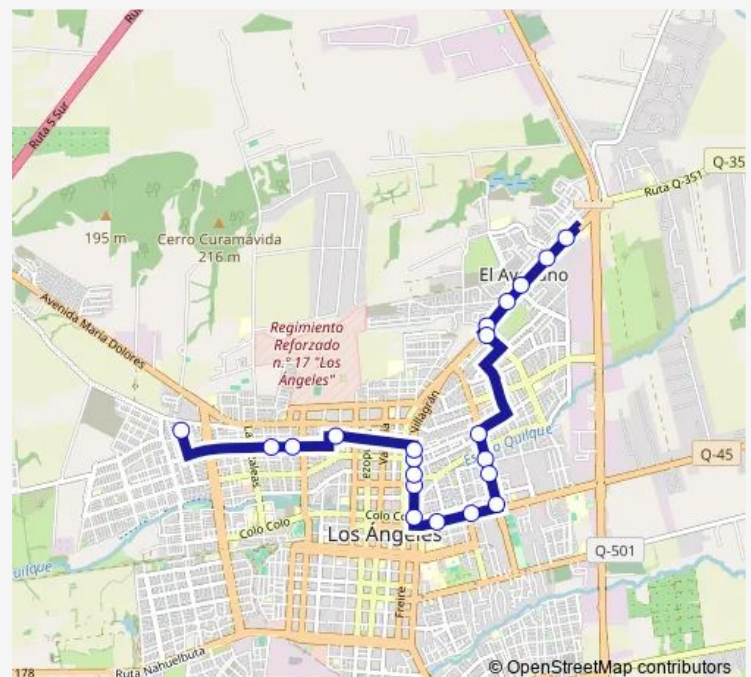

Direction

Sor Vicenta / Laguna Verde — Laguna del Laja / Lago Budi

21 stops

[Open route schedule](#)

Sor Vicenta / Laguna Verde

Sor Vicenta / Supermercado

Sor Vicenta / Doctor Manuel Rioseco

Sor Vicenta / Amatista

Saturday 07:46-19:52

Sunday 07:46-19:52

Route info

Direction: Sor Vicenta / Laguna Verde

Stops: 21

Trip Duration: 0 hour 23 min

C20v2_R — Chiprodal Bolson

C20v2_R Bus time schedules and route maps are available in an offline PDF at busmaps.com. Use the busmaps.com website to see live bus times, train schedule or subway schedule, and step-by-step directions for all public transit in Los Angeles