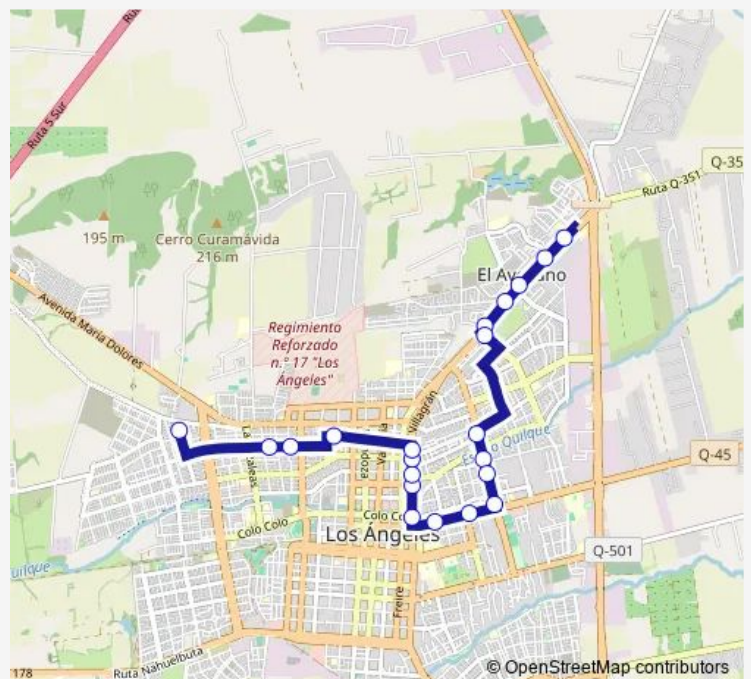

Direction

Sor Vicenta / Laguna Verde — Laguna del Laja / Lago Budi

21 stops

[Open route schedule](#)

Sor Vicenta / Laguna Verde

Sor Vicenta / Supermercado

Sor Vicenta / Doctor Manuel Rioseco

Sor Vicenta / Amatista

Laguna del Laja / Lago Budi

Route schedule

Sor Vicenta / Laguna Verde — Laguna del Laja / Lago Budi

Monday 07:46-19:52

Tuesday 07:46-19:52

Wednesday 07:46-19:52

Thursday 07:46-19:52

Friday 07:46-19:52

Saturday 07:46-19:52

Sunday 07:46-19:52

Route info

Direction: Sor Vicenta / Laguna Verde

Stops: 21

Trip Duration: 0 hour 23 min

C20V2_R — Chiprodal Bolson

C20V2_R Bus time schedules and route maps are available in an offline PDF at busmaps.com. Use the busmaps.com website to see live bus times, train schedule or subway schedule, and step-by-step directions for all public transit in Los Angeles