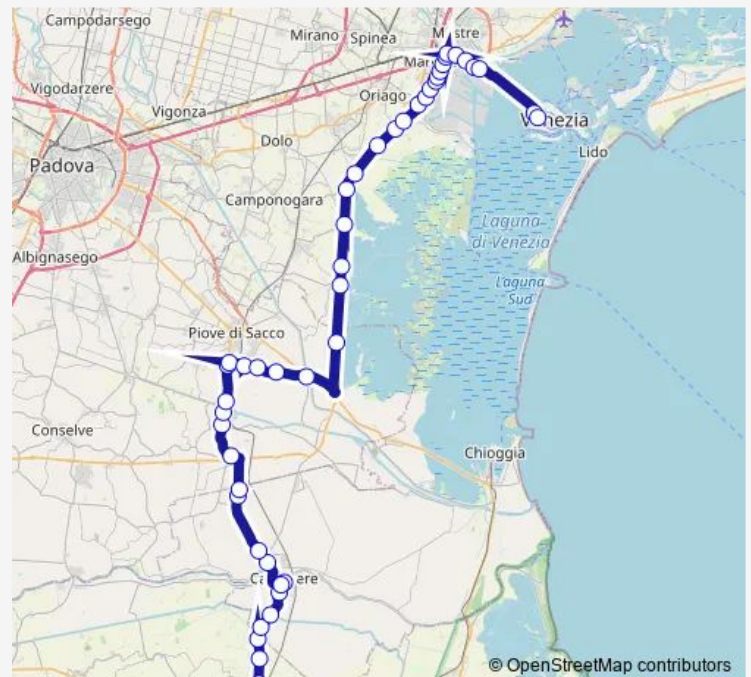

Arzerello

Arzarello regionale 516

Arzergrande

Route schedule

Adria Fs — Venezia

Monday 05:25

Tuesday 05:25

Wednesday 05:25

Thursday 05:25

Friday 05:25

Saturday 05:25

Sunday —

Route info

Direction: Adria Fs

Stops: 48

Trip Duration: 1 hour 18 min

58re — Adria Fs - Venezia

BusMaps

Arzergrande Roma

Arzergrande Vallonga

Codevigo

Rosara

Lova

Romea Canale Piccolo