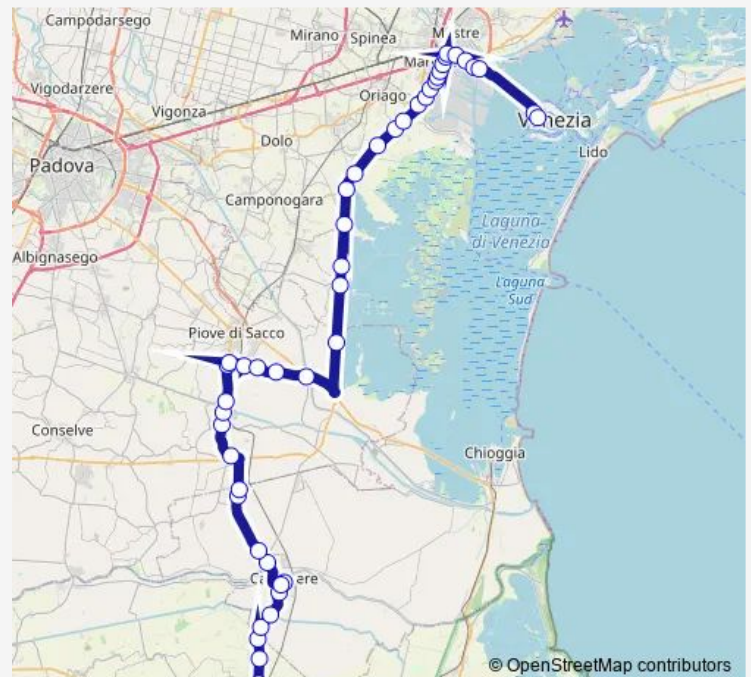

Arzerello

Arzarello regionale 516

Arzergrande

Route schedule

Adria Fs — Venezia

Monday 05:25

Tuesday 05:25

Wednesday 05:25

Thursday 05:25

Friday 05:25

Saturday 05:25

Sunday —

Route info

Direction: Adria Fs

Stops: 48

Trip Duration: 1 hour 18 min

58RE — Adria Fs - Venezia

Arzergrande Roma

Arzergrande Vallonga

Codevigo

Rosara

Lova

Romea Canale Piccolo

Lugo