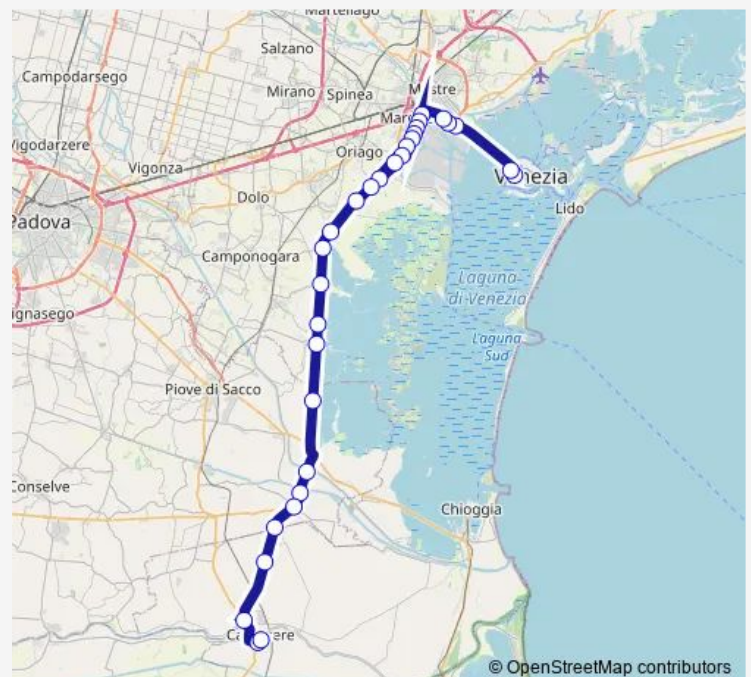

## Bus 58RE Venezia - Cavarzere

[Go to website](#)

### Direction

Venezia — Cavarzere

30 stops

[Open route schedule](#)

Venezia

Liberta' Santa Chiara

Liberta' Righi

Liberta' Porto Marghera

### Route schedule

Venezia — Cavarzere

Monday 16:50

Tuesday 16:50

Wednesday 16:50

Thursday 16:50

Friday 16:50

Saturday —

### Route info

Direction: Venezia

Stops: 30

Trip Duration: 0 hour 56 min

58RE — Venezia - Cavarzere

BusMaps

Rosara

Santa Margherita