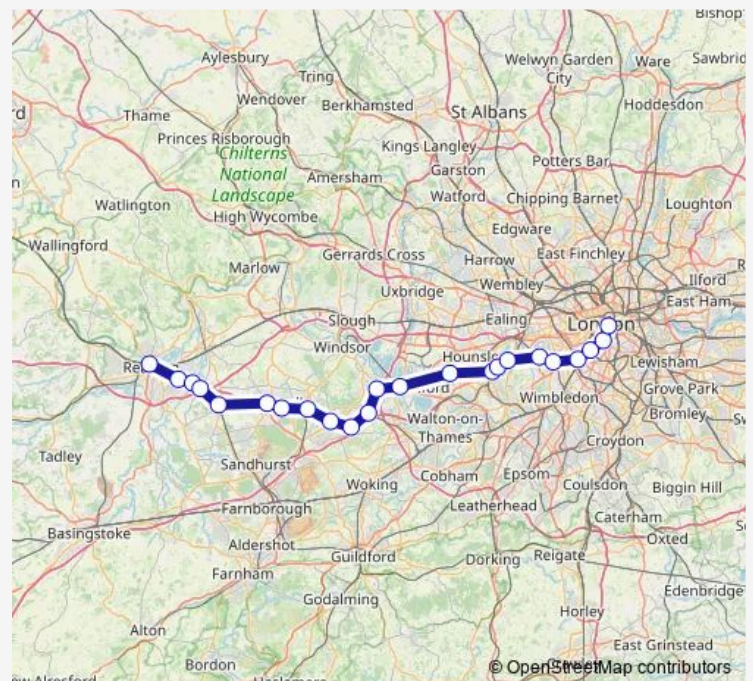

Barnes

Putney

Clapham Junction

Route schedule

Reading — London Waterloo

Monday 05:42-23:02

Tuesday 05:42-23:02

Wednesday 05:42-23:02

Thursday 05:42-23:02

Friday 05:42-23:15

Saturday 05:42-23:15

Sunday 08:24-22:54

Route info

Direction: Reading

Stops: 24

Trip Duration: 1 hour 27 min

■ Sw:Rdg->Wat — SW train service from RDG to Wat

Queenstown Road (Battersea)

Vauxhall

London Waterloo

Direction

Reading — London Waterloo

22 stops

[Open route schedule](#)

Direction: Reading

Stops: 22

Trip Duration: 1 hour 23 min

Direction

Reading — London Waterloo

22 stops

[Open route schedule](#)

Reading