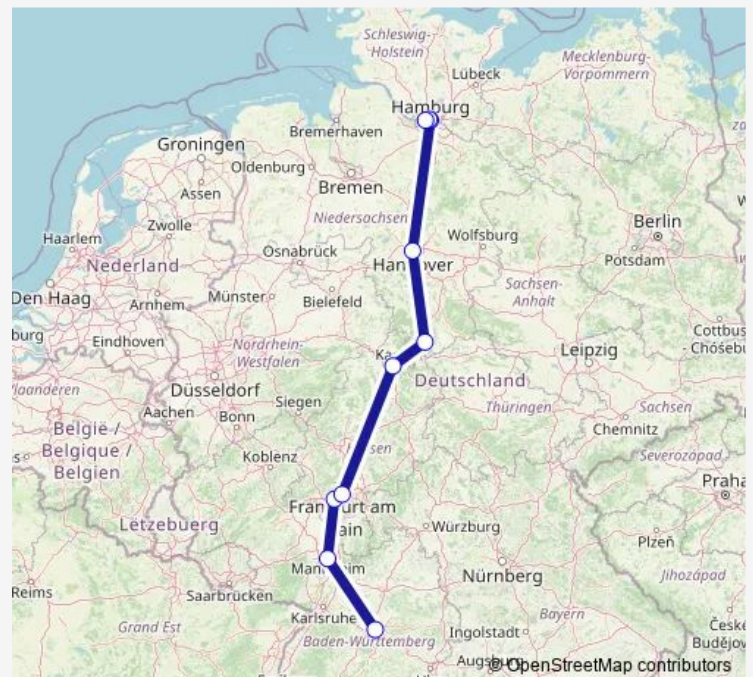

Rail ICE 970

[Go to website](#)

Direction

Stuttgart Hbf — Hamburg-Altona

10 stops

[Open route schedule](#)

Stuttgart Hbf

Mannheim Hbf

Frankfurt(M) Flughafen Fernbf

Frankfurt(Main)Süd

Kassel-Wilhelmshöhe

Göttingen

Hannover Hbf

Hamburg Hbf

Hamburg Dammtor

Hamburg-Altona

Route schedule

Stuttgart Hbf — Hamburg-Altona

Monday	—
Tuesday	—
Wednesday	—
Thursday	—
Friday	—
Saturday	—
Sunday	09:24

Route info

Direction: Stuttgart Hbf

Stops: 10

Trip Duration: 5 hour 46 min

ICE 970

Direction

Stuttgart Hbf — Hamburg-Altona

9 stops

[Open route schedule](#)

Stuttgart Hbf

Mannheim Hbf

Frankfurt(Main)Hbf

Kassel-Wilhelmshöhe