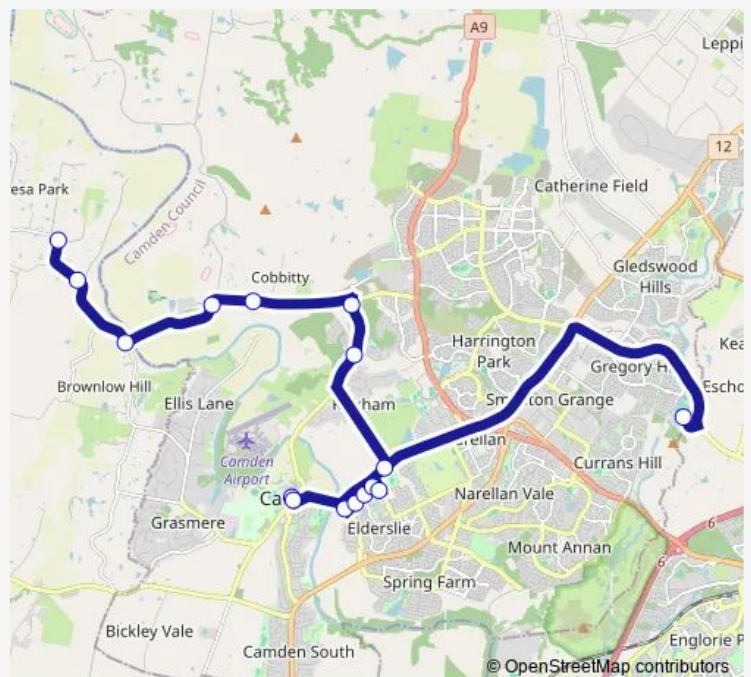

School Bus 6525 St Gregory's College to Camden to John St

[Go to website](#)

**Direction**

St Gregory's College Campbelltown — Werombi Rd Opp Wattle Creek Rd

16 stops

[Open route schedule](#)

- St Gregory's College Campbelltown
- St Paul's Catholic Primary School, John St
- John St Before Argyle St
- Macarthur Rd Before Harrington St
- Harrington St At Wilkinson St
- Kingdom Hall Of Jehovah's Witnesses, Harrington St
- Harrington St Opp Elderslie High School
- Elderslie Hs
- Camden Valley Way Opp Kirkham Park
- Macquarie Grove Rd Opp The Lanes
- Macquarie Gr Before Cobbitty Rd
- Cobbitty Public School, Cobbitty Rd
- Cobbitty Rd After Cut Hill Rd
- Werombi Rd Opp Cobbitty Rd
- Werombi Rd Opp Stanhope Rd
- Werombi Rd Opp Wattle Creek Rd

Route schedule

St Gregory's College Campbelltown — Werombi Rd Opp Wattle Creek Rd

Monday	15:14
Tuesday	15:14
Wednesday	15:14
Thursday	15:14
Friday	—
Saturday	—
Sunday	—

Route info

Direction: St Gregory's College Campbelltown

Stops: 16

Trip Duration: 0 hour 54 min

6525 — St Gregory's College to Camden to John St

6525 School Bus time schedules and route maps are available in an offline PDF at [busmaps.com](https://busmaps.com). Use the [busmaps.com](https://busmaps.com) website to see live bus times, train schedule or subway schedule, and step-by-step directions for all public transit in Mount Hunter