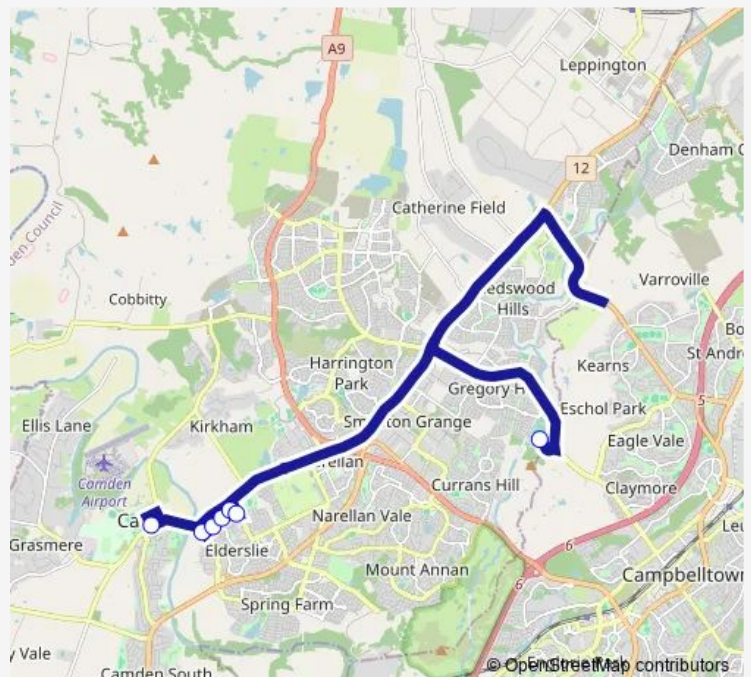

School Bus 6525 St Gregorys College to Camden to John St

[Go to website](#)

**Direction**

St Gregorys College — Elderslie Hs

7 stops

[Open route schedule](#)

St Gregorys College

John St At Argyle St

Macarthur Rd Before Harrington St

Harrington St At Wilkinson St

Kingdom Hall Of Jehovah's Witnesses, Harrington St

Harrington St Opp Elderslie High School

Elderslie Hs

Route schedule

St Gregorys College — Elderslie Hs

Monday	15:14
Tuesday	15:14
Wednesday	15:14
Thursday	15:14
Friday	15:14
Saturday	—
Sunday	—

Route info

Direction: St Gregorys College

Stops: 7

Trip Duration: 0 hour 36 min

6525 — St Gregorys College to Camden to John St