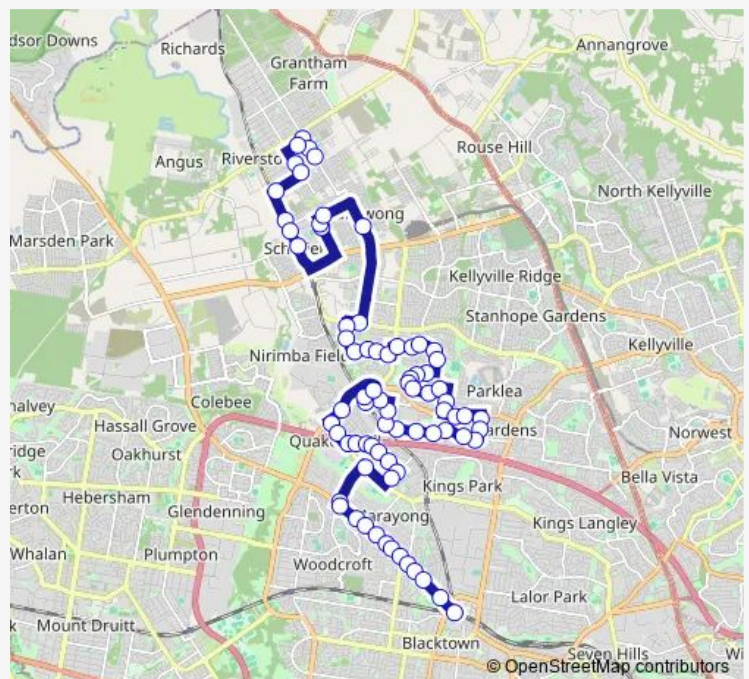

Piccadilly St Opp Robinson St

Piccadilly St Before Riverstone Rd

Riverstone Rd Before Railway Tce

Railway Tce After Kensington Park Rd

Railway Tce At St Albans Rd

Railway Tce After Station St

Junction Rd After Station St

Bali Dr Opp Walker St

Bali Dr Before Hambledon Rd

### Route schedule

Mcculloch St Opp Woods St — Blacktown Interchange

Monday 15:05

Tuesday 15:05

Wednesday 15:05

Thursday 15:05

Friday 15:05

Saturday —

### Route info

Direction: Mcculloch St Opp Woods St

Stops: 76

Trip Duration: 1 hour 9 min

6525 — St Johns PS to Blacktown Station via Acacia Gardens

Barnier Dr At Calandra Av

Barnier Dr After Calandra Av

Barnier Dr Before Owen Pl