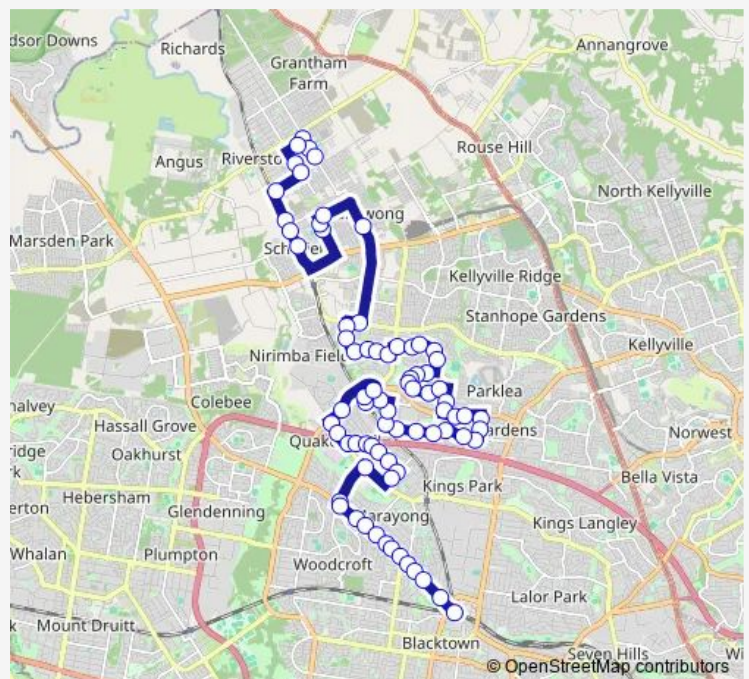

Piccadilly St Opp Robinson St

Piccadilly St Before Riverstone Rd

Riverstone Rd Before Railway Tce

Railway Tce After Kensington Park Rd

Railway Tce At St Albans Rd

Railway Tce After Station St

Junction Rd After Station St

Bali Dr Opp Walker St

Bali Dr Before Hambledon Rd

### Route schedule

Mcculloch St Opp Woods St — Blacktown Interchange

Monday 15:05

Tuesday 15:05

Wednesday 15:05

Thursday 15:05

Friday 15:05

Saturday —

### Route info

Direction: Mcculloch St Opp Woods St

Stops: 76

Trip Duration: 1 hour 9 min

6525 — St Johns PS to Blacktown Station via Acacia Gardens

Barnier Dr At Calandra Av

Barnier Dr After Calandra Av

Barnier Dr Before Owen Pl