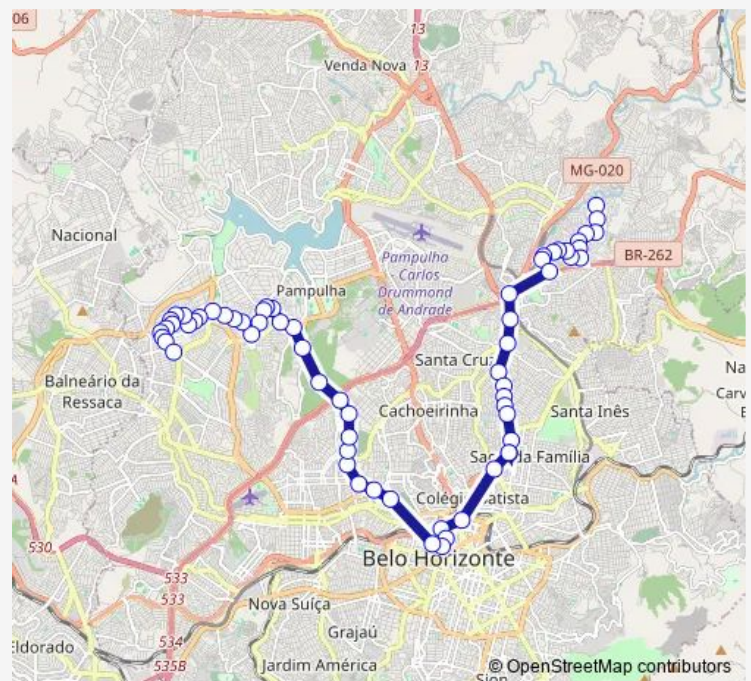

Rua Sena Madureira 57

Rua Monteiro Lobato 283

Rua Monteiro Lobato 211

Route schedule

Ave Ayres Da Mata Machado 193 — Rua Santa Leopoldina 351

Monday 04:10-18:56

Tuesday 04:10-18:56

Wednesday 04:10-18:56

Thursday 04:10-18:56

Friday 04:10-18:56

Saturday 04:30-18:47

Sunday 04:10-17:56

Route info

Direction: Ave Ayres Da Mata Machado 193

Stops: 71

Trip Duration: 1 hour 38 min