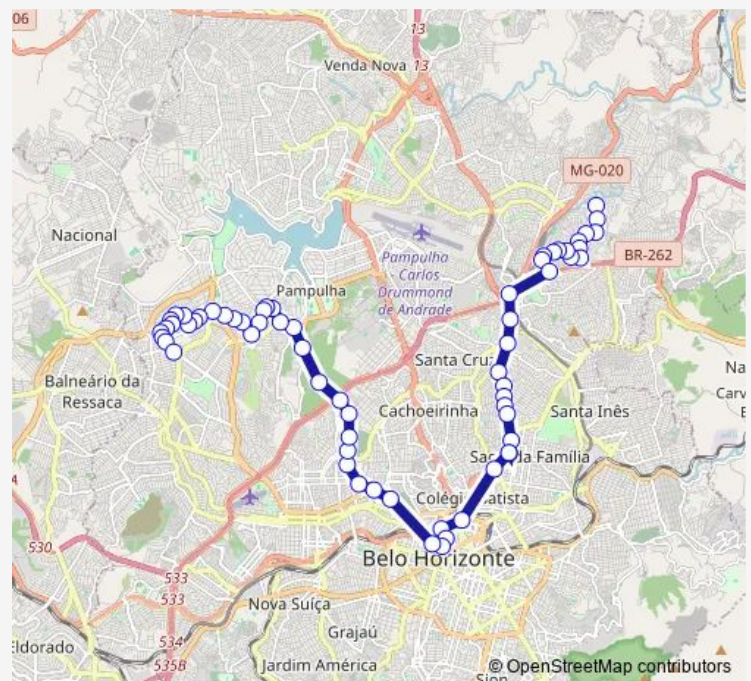

Rua Monteiro Lobato 211

### Route schedule

Ave Ayres Da Mata Machado 193 — Rua Santa Leopoldina 351

Monday 04:10-18:56

Tuesday 04:10-18:56

Wednesday 04:10-18:56

Thursday 04:10-18:56

Friday 04:10-18:56

Saturday 04:30-18:47

### Route info

Direction: Ave Ayres Da Mata Machado 193

Stops: 71

Trip Duration: 1 hour 38 min

3503A — Santa Terezinha/Sao Gabriel (Principal)

Rua Conceicao Do Mato Dentro 539

Rua Conceicao Do Mato Dentro 399