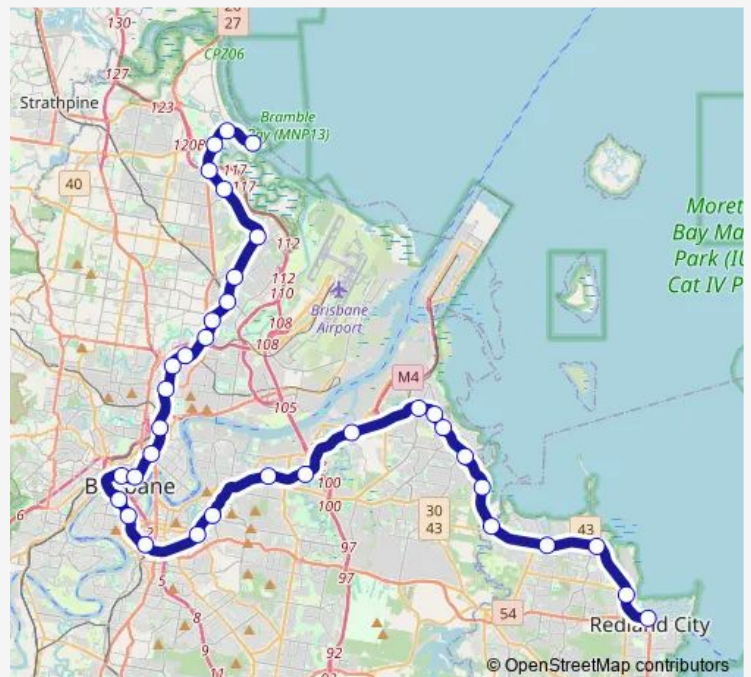

## Rail CLSH Cleveland - Shorncliffe

[Go to website](#)

### Direction

undefined — undefined

0 stops

[Open route schedule](#)

### Route info

Direction:

Stops: 0

Trip Duration: — min

CLSH — Cleveland line - Shorncliffe line