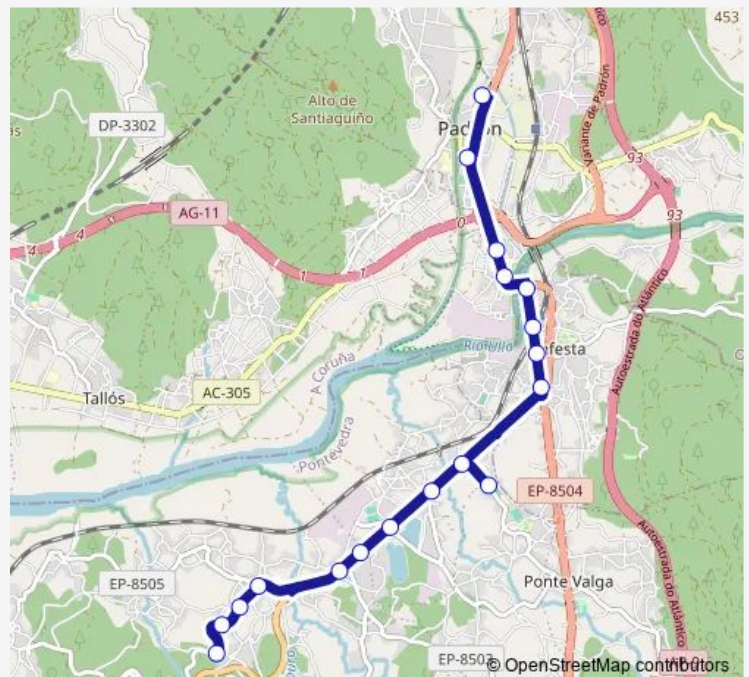

Route schedule

Ferreiros — Padrón E.A.

Monday 10:30

Tuesday 10:30

Wednesday 10:30

Thursday —

Friday 10:30

Saturday —

Sunday —

Route info

Direction: Ferreiros

Stops: 18

Trip Duration: 0 hour 18 min

XG830018 — Padrón E.A. - Centro Médico - Ferreiros

XG830018 Bus time schedules and route maps are available in an offline PDF at busmaps.com. Use the busmaps.com website to see live bus times, train schedule or subway schedule, and step-by-step directions for all public transit in Valga