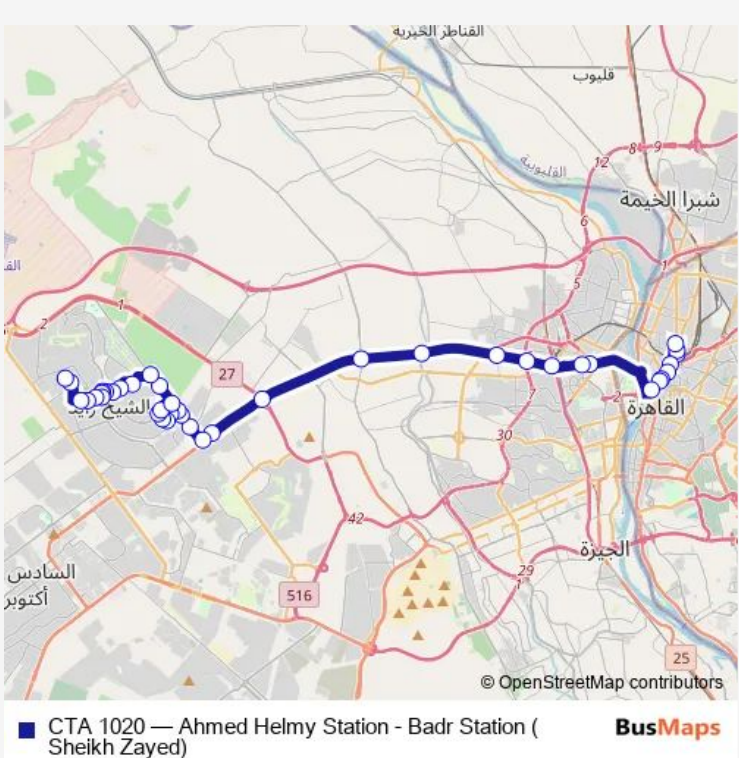

Bus CTA 1020 Ahmed Helmy Station - Badr Station (Sheikh Zayed)

[Go to website](#)

Direction
 Ahmed Helmy — Badr Station (Sheikh Zayed)
 41 stops
[Open route schedule](#)

- Ahmed Helmy
- Ahmed Badawi St.
- Misr Bank (Shobra St.)
- Ahmed Oraby St.
- Ahmed Oraby (Ramses)
- Isaaf
- Gamal Abd Al Nasser Metro
- Abd Al Moneim Riad
- Ministry Of Youth And Sports
- Wadi Al Nile St. & 26th of July Corridor (Mit Okba)
- Ard Al Lewa Steps (26th of July Corridor)
- Ring Road Steps to 26th of July Mehwar
- Al Barageel Entrance
- Al Marioteya Rd. & 26th of July Corridor
- Al Mansoreya & 26th of July Corridor
- Alexandria Desert Rd. Steps (26th of July Corrdior)
- Royal City Gate (Sheikh Zayed)
- Hyper One (Sheikh Zayed)
- Cairo University (Sheikh Zayed)
- Tara Compound Entrance (Sheikh Zayed)
- Al Nozha St. & 30 St. (Sheikh Zayed)

Route schedule
 Ahmed Helmy — Badr Station (Sheikh Zayed)

Monday	10:00
Tuesday	10:00
Wednesday	10:00
Thursday	10:00
Friday	10:00
Saturday	10:00
Sunday	10:00

Route info
 Direction: Ahmed Helmy
 Stops: 41
 Trip Duration: 1 hour 59 min

Direction

Badr Station (Sheikh Zayed) — Ahmed Helmy

42 stops

[Open route schedule](#)

Badr Station (Sheikh Zayed)

Mazar Mall

Al Etaby Center

Health Affairs Directorate - 6th of October

Friday 10:00

Saturday 10:00

Sunday 10:00

Route info

Direction: Badr Station (Sheikh Zayed)

Stops: 42

Trip Duration: 1 hour 29 min

Al Mansoreya & 26th of July Corridor