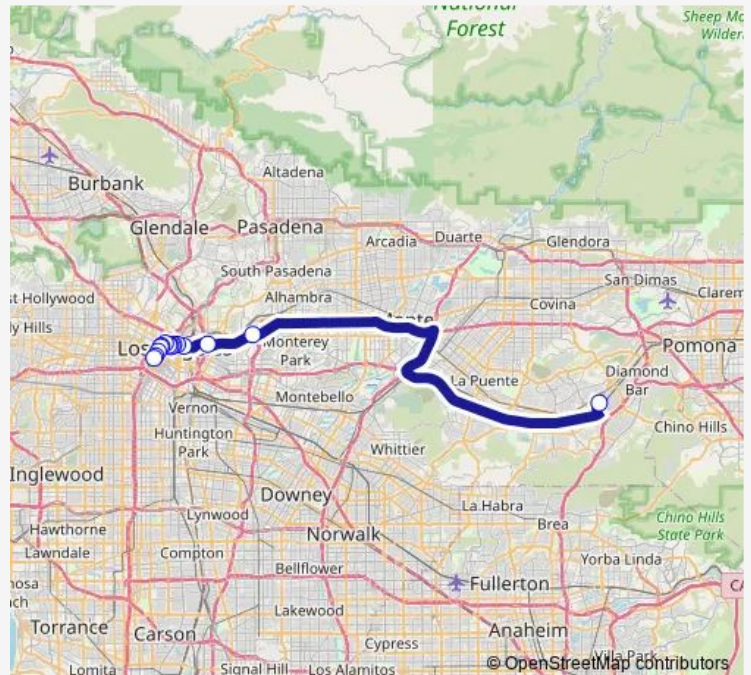

Tuesday 04:45-08:40

Wednesday 04:45-08:40

Thursday 04:45-08:40

Friday 04:45-08:40

Saturday —

Sunday —

Route info

Direction: Industry Park and Ride

Stops: 15

Trip Duration: 0 hour 58 min

495 — Express Industry Park & Ride -Downtown L

Direction

Figueroa St and 9th St E — Industry Park and Ride

13 stops

[Open route schedule](#)

Figueroa St and 9th St E

Figueroa St and 8th St E

Figueroa St and 7th St E

Figueroa St and 5th St E

Figueroa St and 3rd St E

1st St and Hope St E

1st St and Hill E

Spring St and 1st St E

Aliso St and Los Angeles St E

Wednesday 14:33-18:33

Thursday 14:33-18:33

Friday 14:33-18:33

Saturday —

Sunday —

Route info

Direction: Figueroa St and 9th St E

Stops: 13