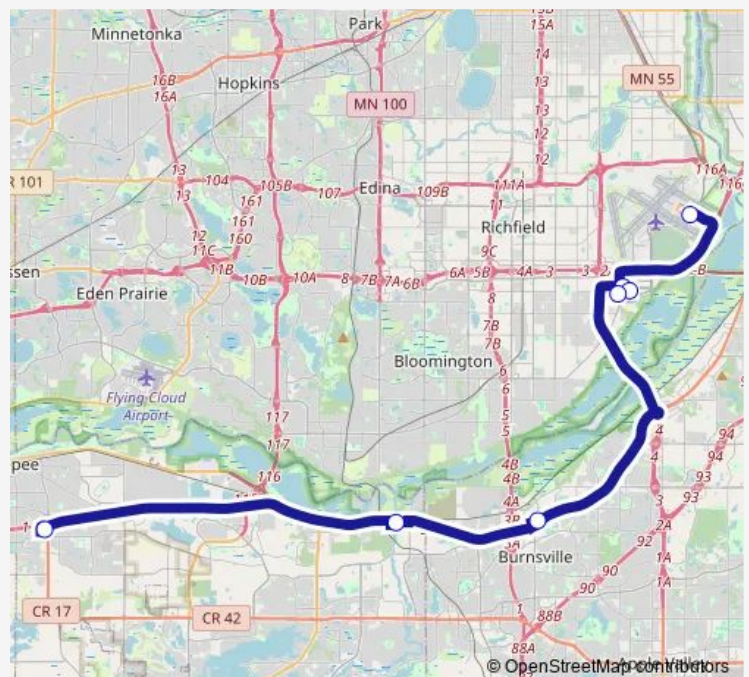

Burnsville Transit Station Bay A

Marschall Road Transit Station

Amazon West Entrance

Route schedule

Mall of America Transit Station Gate F — Amazon West Entrance

Monday 05:00-16:30

Tuesday 05:00-16:30

Wednesday 05:00-16:30

Thursday 05:00-16:30

Friday 05:00-16:30

Saturday 05:00-16:30

Sunday 05:00-16:30

Route info

Direction: Mall of America Transit Station Gate F

Stops: 4

Trip Duration: 0 hour 45 min

Direction

Mystic Lake Casino — Mall of America Transit Station Gate F

5 stops

[Open route schedule](#)

Mystic Lake Casino

Burnsville Transit Station Bay A

Lindau Ln at 26th Ave S Sw

82 St at Winstead Way NW corner (30th Av

Saturday 07:40-22:25

Sunday 07:40-22:25

Route info

Direction: Mystic Lake Casino

Stops: 5

Trip Duration: 0 hour 42 min

Direction

Amazon West Entrance — Mall of America Transit Station Gate F