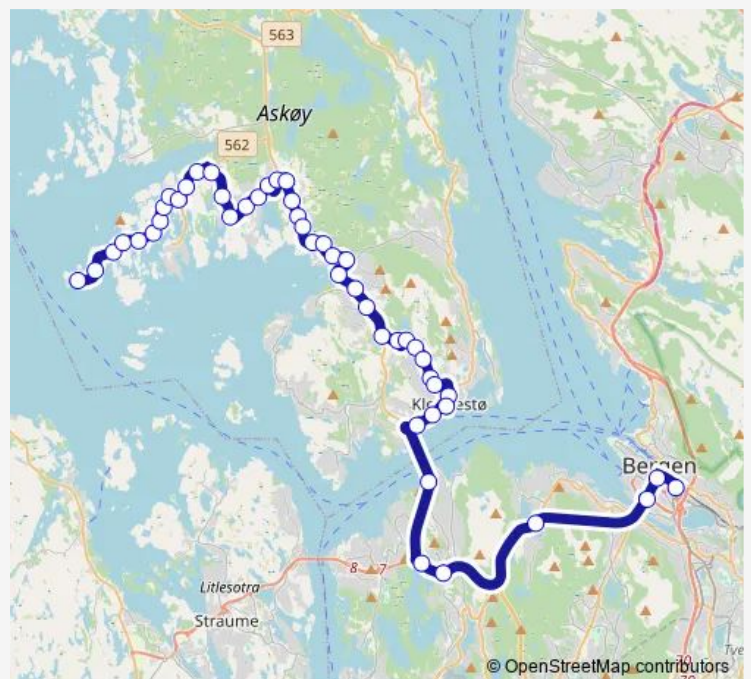

Local Bus Service 495 Ramsøy - Ravnanger - Bergen busstasjon

[Go to website](#)

Direction

undefined — undefined

0 stops

[Open route schedule](#)

Route schedule

undefined — undefined

Monday	08:08
Tuesday	08:08
Wednesday	08:08
Thursday	08:08
Friday	08:08
Saturday	—
Sunday	—

Route info

Direction:

Stops: 0

Trip Duration: — min

■ 495 — Ramsøy - Ravnanger - Bergen busstasjon

Direction

Lars Hilles gate — Ramsøy snuplass

48 stops

[Open route schedule](#)

Lars Hilles gate

Møhlenpris

Lyngbø rv. 555

Frieda Fasmer rv. 555

Storavatnet terminal

Brøstaneset Askøybroen